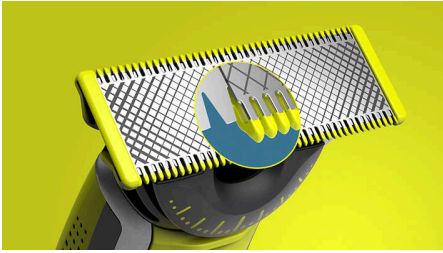

#### Easy to use

- Dual-sided blade: designed for precision and control
- Long lasting battery
- Charge anytime, anywhere
- Blade that doesn't fade easily
- Fully waterproof

#### Even trim

- Unique OneBlade Technology
- 5-in-1 adjustable comb

### Unique OneBlade Technology

Philips OneBlade has a revolutionary technology designed for facial grooming. It can shave any length of hair. Its dual protection system – a glide coating combined with rounded tips – makes shaving easier and comfortable. Its shaving technology features a fast-moving cutter (12000x per min) so it's efficient - even on longer hairs.