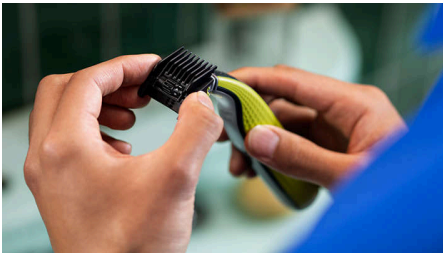

Trim away

Unique open comb design for an efficient trim without clogging and interrupting your routine - even on long and thick hair.