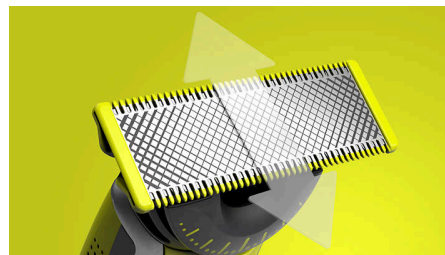

### Trim away

Unique open comb design for an efficient trim without clogging and interrupting your routine - even on long and thick hair.

### Shave it off

OneBlade doesn't shave as close as traditional blade - so your skin stays comfortable. Go against the grain and shave off any length of hair easily.

### Dual-sided blade

OneBlade follows the contours of your face, allowing you to easily and comfortably trim and shave all areas. Use the dual-sided blade to style your edges and create clean lines by moving the blade in any direction.