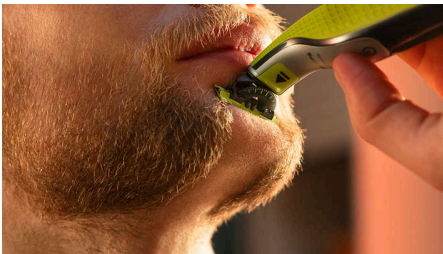

Innovative 360 Blade

The innovative 360 Blade can flex in all directions to adjust to the curves of your face. The design enables constant skin contact and control. Easily trim and shave hard-to-reach areas — with few strokes and great comfort.