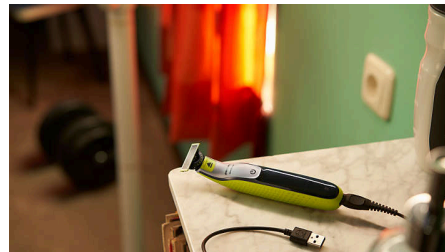

USB-A charging

Can be charged at home or on the road, perfect for your daily routine and for travel.