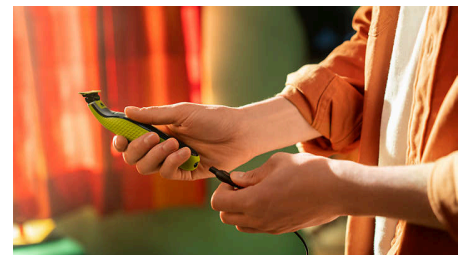

Long lasting battery

Rechargeable Li-Ion battery delivers 60 minutes of constant shaving power after a 4 hour charge.