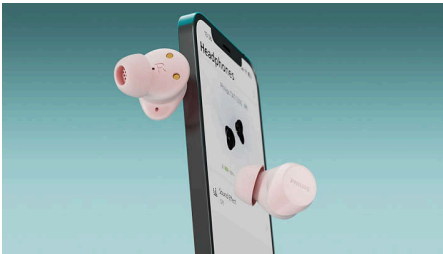

Bluetooth® 6.0

Compatibility with the latest Bluetooth® 6.0 devices lets you stream without annoying dips in the sound, and you can connect to two devices at once. Microsoft Swift Pair is supported too.