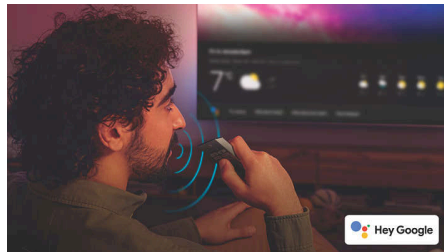

Dolby Vision and Dolby Atmos

Dolby Vision and Dolby Atmos drop you straight into the director's seat. Each scene, clearly defined at cinema standard, it's a delight for your eyes and ears. Whether for movies, sports, or games, surround yourself with more lifelike cinematic experiences with each incredible moment.

Google Assistant

Control your Philips Google TV with your voice. Want to play a game, watch Netflix, or find content and apps in the Google Play store? Just tell your Display. You can even command all Google Assistant-compatible smart home devices, like dimming the lights and setting the thermostat on movie night. Without leaving the sofa.