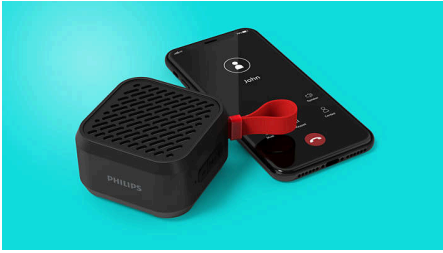

Ultra-portable speaker. Pocket-sized big vibes.

- Funky sound with surprisingly good bass
- 10 W max (5 W RMS), Bass+ tech, and passive radiator
- Plays all day and doesn't mind a little rain
- 20 hours play time and built-in mic for calls

Hit the road ready to play

- Small, tear-resistant strap and IPX5 splash proof
- Steady Bluetooth® streaming even in busy locations
- TWS and Auracast™ for multi-speaker setups
- Philips Entertainment app. Smart control for your speaker

Grab-and-go design. Made responsibly

- RCS-certified recycled plastic
- Dimensions: (HxWxD) 4.16x7.5x7.5 cm
- Responsible packaging

Highlights

Funky sound, Bass+

This little speaker knows how to go big on the tunes you love. You get 10 W max (5 W RMS) of vibrant sound, plus solid bass thanks to its passive radiator and our exclusive Bass+ technology. There's a built-in mic for hands-free calls too.

Up to 20 hours play time

With up to 20 hours play time on a single charge, you can keep the tunes coming. The small, tear-resistant strap makes it easy to hang this speaker from your backpack, or your bike's handlebars, and the IPX5 splash-proof build protects from raindrops and spills. A full recharge takes around 2.5 hours via USB-C.