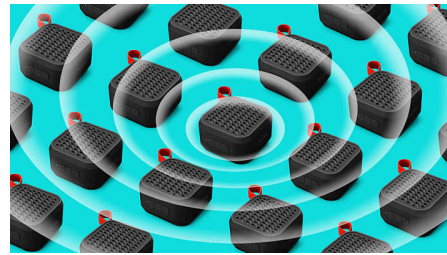

TWS and Auracast™ compatible

Want more? You can pair with another TAS1000 speaker via True Wireless Stereo (TWS). Or go bigger and use Auracast™ to broadcast what you're playing out to other compatible speakers: the LC3 codec is supported for better sound, and setup is simple via our companion app.