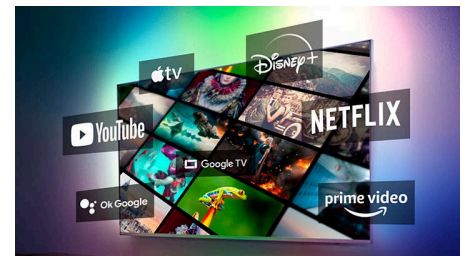

Google TV™

What do you want to watch? Google TV brings together movies, shows and more from across your apps and subscriptions and organises them just for you. You'll get suggestions based on what you like, and you can even use the Google TV app on your phone to curate your watchlist on the go.