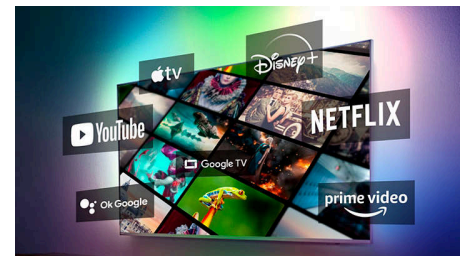

Google Assistant

Control your Philips Google TV with your voice. Want to play a game, watch Netflix, or find content and apps in the Google Play store? Just

tell your Google TV. You can even command all Google Assistant-compatible smart home devices, like dimming the lights and setting the thermostat on movie night. Without leaving the sofa.

TV content

Google Play

Go beyond traditional TV programming with Google Play Store. Experience endless movies, TV, music, apps and games online. More to love.

Google TV™

What do you want to watch? Google TV brings together movies, shows and more from across your apps and subscriptions and organises them just for you. You'll get suggestions based on what you like, and you can even use the Google TV app on your phone to curate your watchlist on the go.