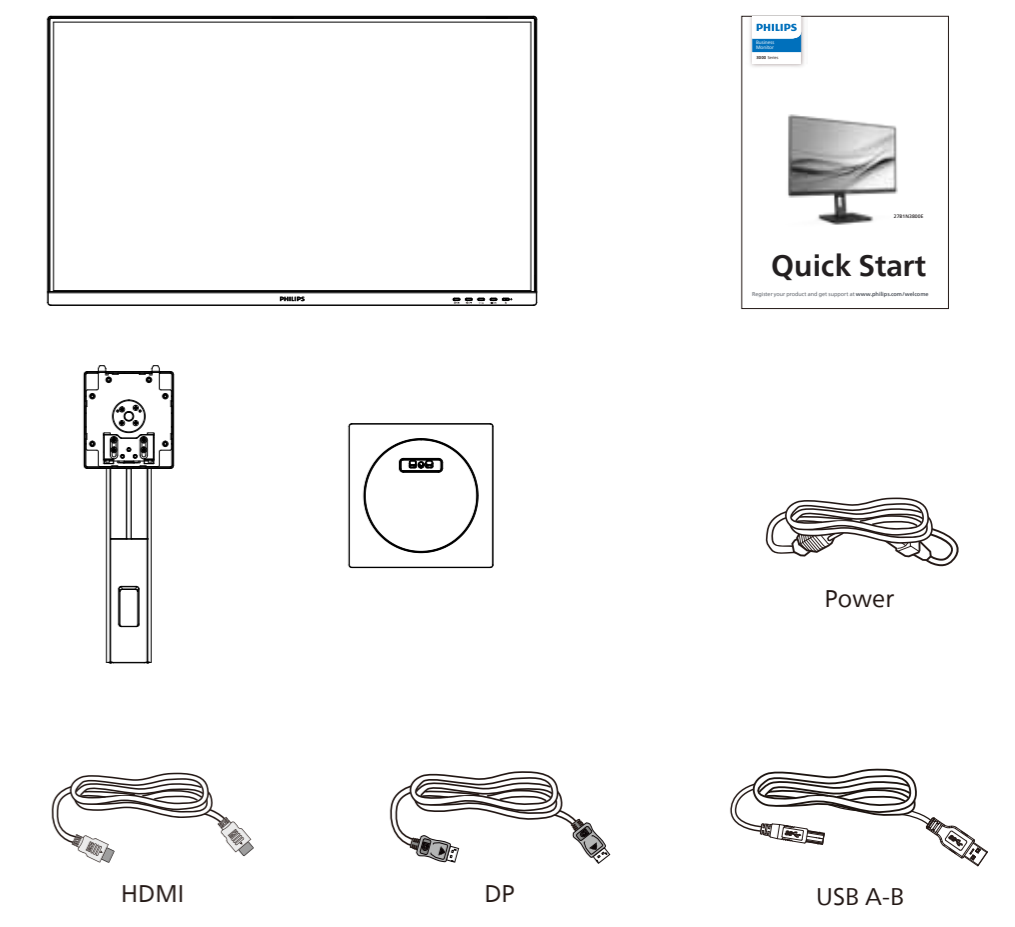

www.philips.com

PHILIPS
 Business Monitor
 3000 Series

27B1N3800E

Quick Start

Register your product and get support at www.philips.com/welcome

Contents

en The images shown are for illustrative purposes only. Actual product and accessory may vary by country or regions. Actual product and accessory shall prevail in kind.