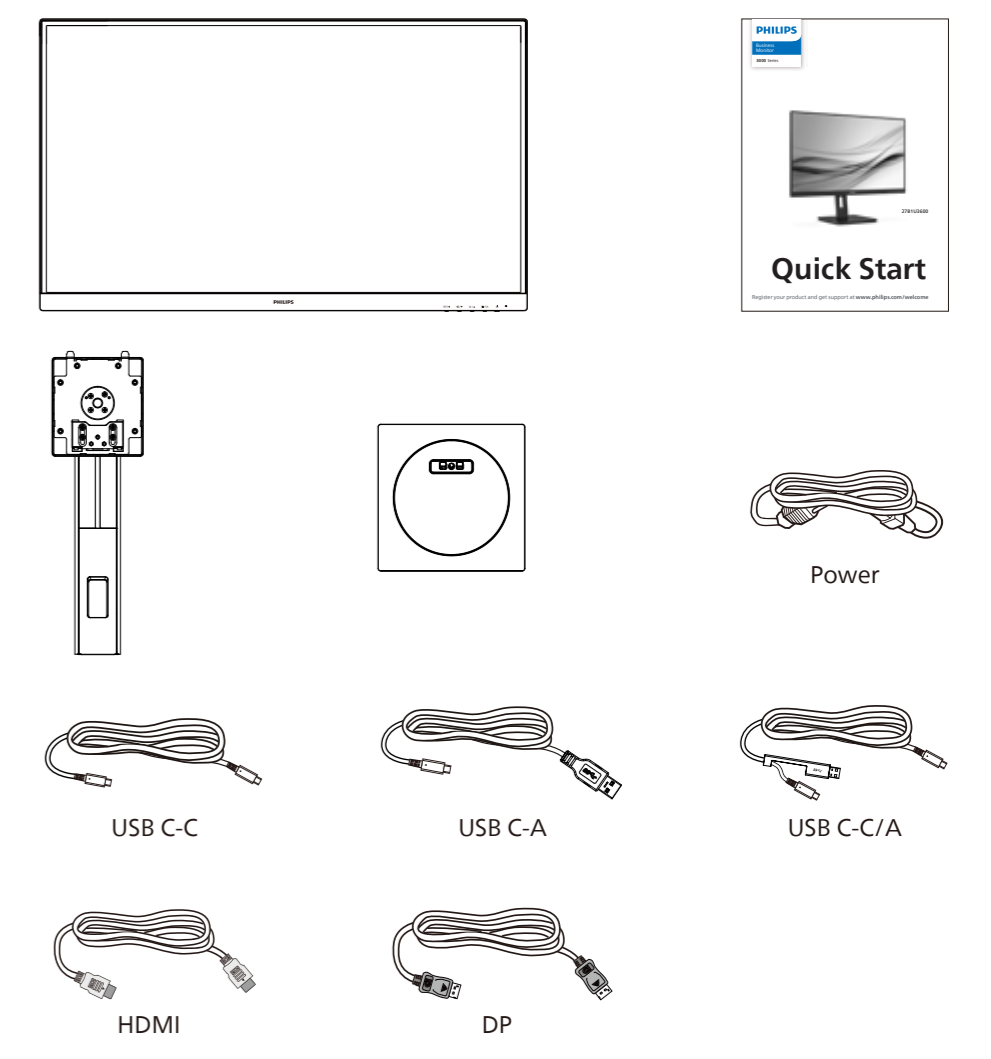

Contents

en The images shown are for illustrative purposes only. Actual product and accessory may vary by country or regions. Actual product and accessory shall prevail in kind.

sc 所有插图和产品配件仅为示意参考。因销售区域差异，产品可能不含有以上配件，具体以实物为准。

fr Les images sont uniquement fournies à des fins d'illustration. Le produit et les accessoires actuels peuvent différer selon le pays ou la région. Le produit et les accessoires réels prévaudront dans tous les cas.

jp 表示されている画像は説明のみを目的としています。実際の付属品は国や地域によって異なる場合がございます。

es Las imágenes que se muestran son solo de carácter ilustrativo. El producto y los accesorios reales pueden variar según el país o las regiones. El producto real y el accesorio prevalecerán en especie.

ko 표시된 이미지는 이해를 돕기 위한 것으로 실제 제품 및 액세서리는 국가 또는 지역에 따라 다를 수 있습니다. 실제 제품 및 동봉된 액세서리를 확인하세요.

1