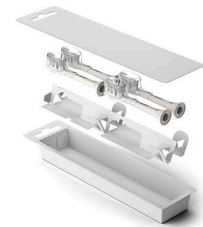

HX9042/87

Click-on design

This brush head is compatible with all Philips Sonicare electric toothbrushes.**** Simply click it on or off for easy replacement and cleaning.

Bio-based plastic

We are working to reduce our use of fossil-fuel-based plastic in our products. That's why 70% of the plastic in this brush head is bio-based.**

Paper-based packaging

All of our brush heads come in paper-based packaging which can be recycled where facilities are available.

Premium Plaque Defence

2-pack brush heads

HX9042/87

Specifications

Design and finishing