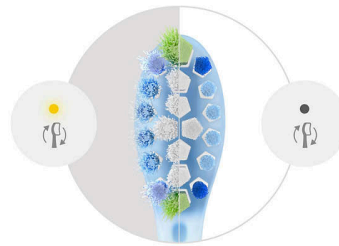

Replacement reminders

Did you know brush heads become less effective after three months? Dental professionals recommend changing your brush head regularly, that's why Philips Sonicare toothbrushes have BrushSync technology. It tracks how often and how hard you brush, then reminds you to replace your brush head once it's time for a new one.

HX9042/87