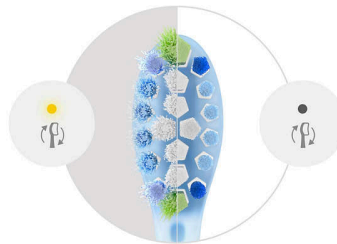

Replacement reminders

Did you know brush heads become less effective after three months? Dental professionals recommend changing your brush head regularly, that's why Philips Sonicare toothbrushes have BrushSync technology. It tracks how often and how hard you brush, then reminds you to replace your brush head once it's time for a new one.

HX9044/87