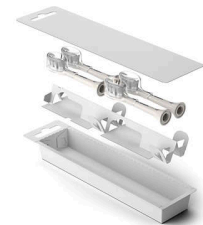

Paper-based packaging

All of our brush heads come in paper-based packaging which can be recycled where facilities are available.