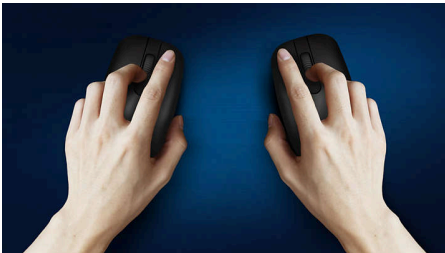

Take this mouse with you wherever you go. Ideal for fitting into your palm and a bag, this 2.4G wireless mouse has an optical sensor that makes control simple and firsthand.

Silent design

- Reduced click sound, for a quiet and comfortable experience

- Ambidextrous shape feels good in right or left hand
- Comfortable ergonomic mouse design feels great
- High-definition optical tracking for smooth control

Philips reliability

- Buttons last millions of clicks for durability

3000 series

Wireless mouse

Highlights

Smooth optical tracking

High-definition optical tracking for smooth control

Comfortable ergonomic design

Comfortable ergonomic mouse design feels great

Ambidextrous mouse design

Ambidextrous shape feels good in right or left hand

Buttons last millions of click

Buttons last millions of clicks for durability

Reduced click sound

Reduced click sound, for a quiet and comfortable experience