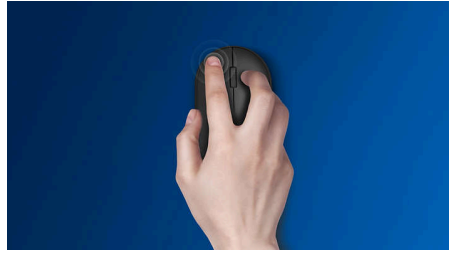

Take this mouse with you wherever you go. Ideal for fitting into your palm and a bag, this 2.4G wireless mouse has an optical sensor that makes control simple and firsthand.

Silent design

- Reduced click sound, for a quiet and comfortable experience

- Ambidextrous shape feels good in right or left hand
- Comfortable ergonomic mouse design feels great
- High-definition optical tracking for smooth control

Philips reliability

- Buttons last millions of clicks for durability

3000 series

Wireless mouse

Highlights

Smooth optical tracking

High-definition optical tracking for smooth control

Comfortable ergonomic design

Comfortable ergonomic mouse design feels great

Ambidextrous mouse design

Ambidextrous shape feels good in right or left hand

Buttons last millions of click

Buttons last millions of clicks for durability

Reduced click sound

Reduced click sound, for a quiet and comfortable experience