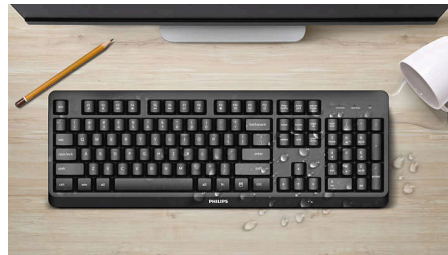

Water-resistant keys

Life can be messy. With this water-resistant keyboard, the occasional spill or spray is no problem. These keyboards are built to last.

Specifications

OS/System Requirements

System Requirements: Microsoft Windows 7, Windows 8, Windows 10 or later; Linux V1.24 and above; Mac OS 10.5 and above

Physical Dimensions

Dimensions (L x W x H): Keyboard: 436*158*28 mm, Mouse: 116*63*39 mm
Weight: Keyboard: 535 g, Mouse: 85 g

Technical specifications

Colour: Black

Buttons: 3 Buttons

Connectivity: USB 2.0 wired

Product Type: Wired keyboard-mouse combo

Key Lifespan: 8 M keystrokes

Keys: Full size

Handed Type: Left- and right-handed mouse

Front Panel Material - Keyboard: Plastics front panel

Optical Sensor Precision-Mouse: 1200 DPI

Cable Length: 1.5 m (4.9 ft)

Key switch: Membrane

Power supplier: USB 2.0