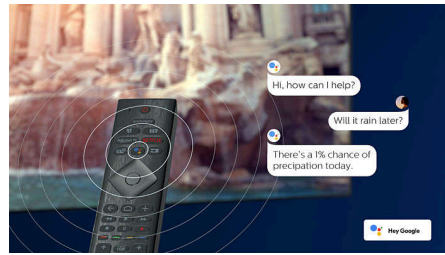

4K OLED TV. Where TV comes alive.

- Entertainment you love, with a little help from Google.
- Detail and depth. Lifelike OLED picture.
- Ultra-sharp picture. Vibrant viewing.
- AI voice control. Google Assistant

77OLED720/56

Highlights

OLED TV

The lifelike picture of your 4K (UHD) OLED TV always looks incredible, even if viewed at an angle. Blacks are always black, not grey, and you'll see every detail in shadows or bright areas. All major HDR formats are supported — you'll feel the full power of every scene.

Google TV™

What do you want to watch? Google TV brings together movies, shows, and more from across your apps and subscriptions and organizes them just for you. You'll get suggestions based on what you like, and you can even use the Google TV app on your phone to curate your watchlist on the go.

Google Assistant. Control the TV with your voice.

You get a choice of voice assistants! Push the Google Assistant button on your remote and you can use your voice to find movies and shows, get recommendations, control compatible smart home devices.