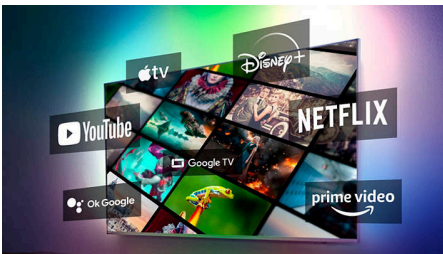

4K OLED TV. Where TV comes alive.

- Entertainment you love, with a little help from Google.
- Detail and depth. Lifelike OLED picture.
- Ultra-sharp picture. Vibrant viewing.
- AI voice control. Google Assistant

77OLED720/56

Highlights

OLED TV

The lifelike picture of your 4K (UHD) OLED TV always looks incredible, even if viewed at an angle. Blacks are always black, not grey, and you'll see every detail in shadows or bright areas. All major HDR formats are supported — you'll feel the full power of every scene.

Google TV™

What do you want to watch? Google TV brings together movies, shows, and more from across your apps and subscriptions and organizes them just for you. You'll get suggestions based on what you like, and you can even use the Google TV app on your phone to curate your watchlist on the go.