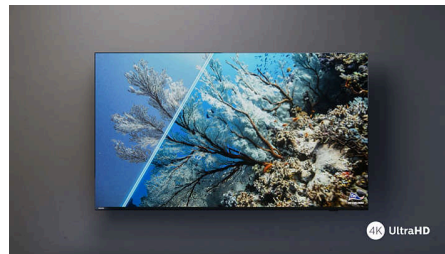

77OLED720/56

Highlights

OLED TV

The lifelike picture of your 4K (UHD) OLED TV always looks incredible, even if viewed at an angle. Blacks are always black, not grey, and you'll see every detail in shadows or bright areas. All major HDR formats are supported — you'll feel the full power of every scene.

Ultra-sharp picture

No matter what you watch, this 4K LED TV gives you a bright, ultra-sharp picture with vivid colors. Plus, the TV is compatible with all major HDR formats so you'll see more detail—even in dark and bright areas—when you're streaming HDR content.