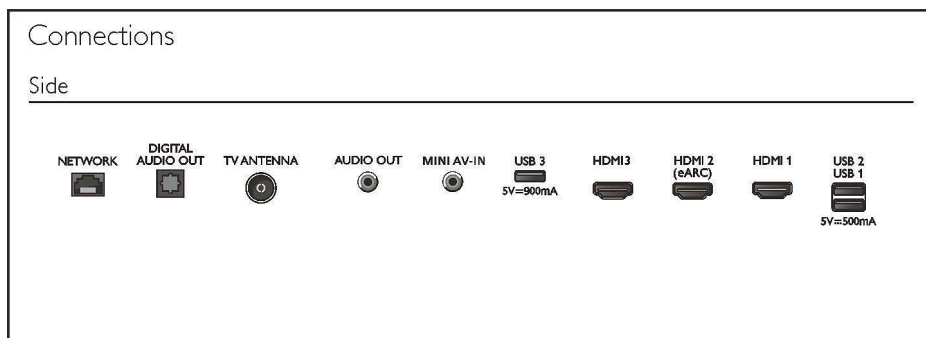

Connectivity

Number of HDMI connections: 3

HDMI features: 4K, Audio Return Channel

Number of USBs: 3

Wireless connection: Wi-Fi 802.11ac, 2x2, Dual band, Bluetooth 5.1

HDCP 2.2

HDMI eARC: HDMI 2

HDMI VRR: Yes on all HDMI ports

HDMI 2.1 features: eARC on HDMI 2, eARC/ VRR/ ALLM supported, Max 48Gbps data rate,

HDMI VRR

HDMI-CEC

HDCP

Supported HDMI video features

Gaming: ALLM, HDMI VRR

HDR: Dolby Vision, HDR10, HLG

HDMI: HDMI 2/3 : HDMI 2.1 bandwidth 48Gbps, upto 4K 144Hz

Power

Standby power consumption: <0.5W

Power Saving Features: Auto switch-off timer, Eco mode

Accessories

Included accessories: Remote Control, 2 x AAA Batteries, Table top stand, Power cord, Quick start guide, Legal and safety brochure