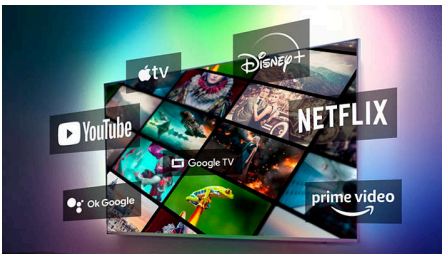

Movies, TV shows, games. Immerse in what you love.

- AI voice control. Google Assistant
- Entertainment you love, with a little help from Google.
- Epic gaming. 144 Hz, ultra-low lag, VRR
- Cinematic vision and sound. Dolby Vision and Dolby Atmos.

Quantum Dot MiniLED

Bolder colors. Crisper whites. Deeper blacks. Quantum Dot MiniLED technology allows a bright, detailed picture with pin-sharp contrast—and you'll see more colors than ever before!

P5 Perfect Picture Engine

Google TV™

What do you want to watch? Google TV brings together movies, shows, and more, from across your apps and subscriptions—and organises them

just for you. You'll get suggestions based on what you like, and you can even use the Google TV app on your phone to curate your watchlist on the go.