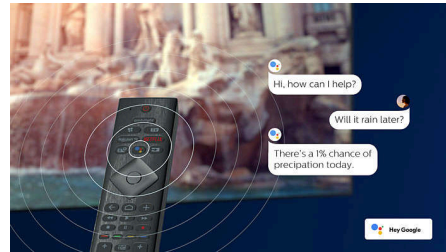

The Philips P5 engine delivers a picture as brilliant as the content you love. Details have noticeably more depth. Colors are vivid, while skin tones look natural. Contrast is so crisp you'll feel every detail. Motion is perfectly smooth.

Google TV™

What do you want to watch? Google TV brings together movies, shows, and more, from across your apps and subscriptions—and organises them

just for you. You'll get suggestions based on what you like, and you can even use the Google TV app on your phone to curate your watchlist on the go.

AI voice control. Google Assistant

You get a choice of voice assistants! Push the Google Assistant button on your remote and you can use your voice to find movies and shows, get recommendations, control compatible smart home devices.