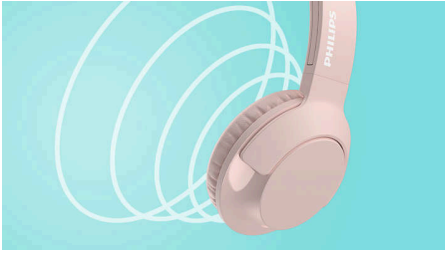

Rich sound with punchy bass

- BASS+ sound signature offers rich sound with punchy bass
- Powerful 32 mm neodymium drivers

On-ear wireless headphones. Comfort and style

- So light and comfy, you can wear them for hours
- Up to 60 hours play time with quick charging
- Stylish matte colorways

Everyday ease

- Bluetooth® multipoint connectivity
- Clear calls. They'll hear what you're saying
- Sleek portable adjustable design
- Convenient multi-function button on right ear cup

Highlights

BASS+ sound signature