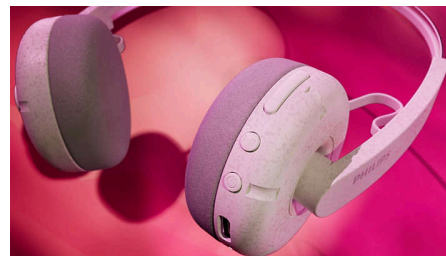

Highlights

Retro design, great sound

These on-ear headphones bring back the style you love—and add a generous helping of warm, modern sound from their 40 mm drivers! With the eye-catching rounded ear cups, you'll look like you're rocking a personal cassette player from back in the day. You get a great choice of colors too.

Bluetooth 5.4 multipoint

Bluetooth 5.4 brings you a steadier connection for seamless streaming without annoying dips in the sound. You can connect to two Bluetooth

devices at the same time, and you can use the Philips Headphones app to manage your connected devices.

On-ear controls

Back in the day, you had to push big, clunky buttons on your cassette player to control the music! Now you get handy button controls on the ear cups for playback, volume, and calls.

TAH2000WT/97