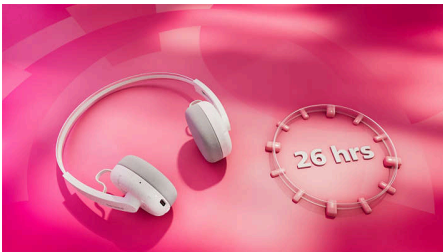

Up to 26 hrs play time

You get up to 26 hours of play time from a full charge, which takes 2 hours via USB-C. If you need a quick boost, charging these on-ear headphones for just 15 minutes will get you an extra 6 hours of play time.