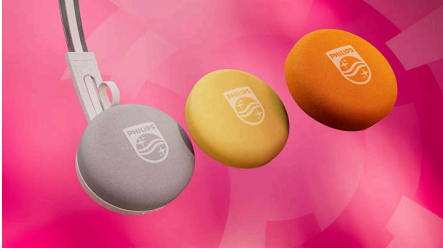

Highlights

Retro design, great sound

These on-ear headphones bring back the style you love—and add a generous helping of warm, modern sound from their 40 mm drivers! With the eye-catching rounded ear cups, you'll look like you're rocking a personal cassette player from back in the day. You get a great choice of colors too.