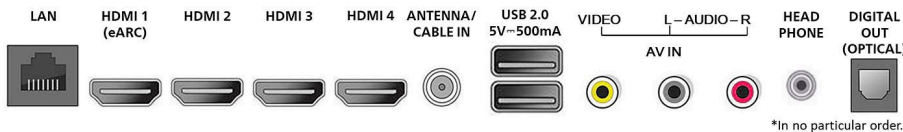

Multimedia Applications

Multimedia connections: USB Storage Device
Playback Formats: AAC (.MKV, .MP4, .MOV), AC3/EAC3 (.MKV, .MP4, .MOV, .AC3), GIF (non-animated), H.264/AVC (.MKV, .MP4, .MOV), JPG, MP3(.MP3, .MKV), PCM (.WAV, .MKV, .MP4, .MOV), PNG, H.265/HEVC

Tuner/Reception/Transmission

TV system: ATSC, NTSC
Tuner bands: UHF, VHF
Aerial input: 75 ohm F-type

Connectivity

Wireless connection: Wireless LAN (802.11ac)
HDMI features: 4K, eARC/ARC (HDMI 1)
EasyLink (HDMI-CEC): One touch play, Power status, System info (menu language), System audio control, System standby
USB 2.0 inputs: 2
HDMI inputs: 4

Other inputs: CVBS+Audio L/R in, Digital audio out (optical), Ethernet, Headphone out
Audio Output - Digital: Optical (TOSLINK)

Power

Mains power: 100 W
Standby power consumption: < 0.5 W
Ambient temperature: 5°C to 40°C (41°F to 104°F)
Main power: 120V/60Hz

Dimensions

Wall mount compatible: 400 x 200 mm
Set dimensions (W x H x D): 48.3 x 28.2 x 3.6 inch
Product weight: 22.27 lb
Set dimensions with stand (W x H x D): 48.3 x 30.1 x 10.7 inch
Box dimensions (W x H x D): 54.9 x 32.8 x 5.8 inch
Weight incl. packaging: 33.07 lb
Product weight with stand: 22.71 lb
Stand width: 42.1 inch

Accessories

Included: Batteries for remote control, Quick start guide, Remote control, Screws, Tabletop Stand

Network Services

TV Operating System: Roku OS

*In no particular order.

© 2025 Koninklijke Philips N.V.
All Rights reserved.

Issue date 2025-07-24
Version: 6.6.1

Specifications are subject to change without notice. Trademarks are the property of Koninklijke Philips N.V. or their respective owners.

UPC: 0 53818 54178 4

www.philips.com

- Roku, Roku TV, the Roku logo, and the purple d-pad design are trademarks of Roku, Inc. All other trademarks and logos herein are the property of their respective owners
- The terms HDMI and HDMI High Definition Multimedia Interface, and the HDMI Logo are trademarks or registered trademarks of HDMI Licensing Administrator, Inc. in the United States and other countries.
- Dolby, Dolby Audio, and the double-D symbol are registered trademarks of Dolby Laboratories Licensing Corporation.
- Apple, Apple Home, AirPlay, and Siri are trademarks of Apple Inc., registered in the U.S. and other countries and regions. The Works with Apple Home badge is a trademark of Apple Inc. To use AirPlay and HomeKit with this Philips Roku TV, the latest version of iOS, iPadOS, or macOS is recommended. Amazon, Alexa and all related logos are trademarks of Amazon.com, Inc. or its affiliates. Alexa enabled device is required to work with Alexa.
- Google and Google Home are trademarks of Google LLC. Third party features and services may be subject to change or removal without notice.
- Content resolution is based on TV compatibility and may vary by channel. Channels are subject to change, vary by region, and may require payment. Roku search does not work with all channels.
- Payment required for some channels and content. Channels can change and vary by region.