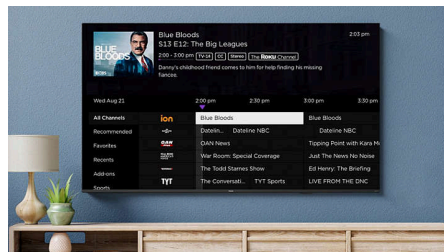

Your Entertainment Destination

- Enjoy 500+ channels of unbelievably free live TV
- 4K UHD resolution with HDR10 for vibrant, ultra-sharp images
- Roku: America's #1 streaming platform
- Simple-to-use homescreen with personalized recommendations
- Roku Smart Picture automatically uses the best picture mode

America's #1 TV streaming platform

With Roku as your entertainment guide, exploring popular apps—plus free movies, shows, and live TV—is as easy as it is fun.

More gaming excitement

Enhance your gaming experience with reactive lighting that syncs with your gameplay, expanding the action and excitement beyond the screen.

4K UHD resolution with HDR10

4K UHD delivers 4x the resolution of Full HD for sharper picture. Combined with HDR10 for enhanced contrast, richer colors, and more life-like images.

Free live TV

Enjoy 500+ free channels with live news, weather, sports, and more. Plus simple-to-use search that prioritizes free or lowest price options.