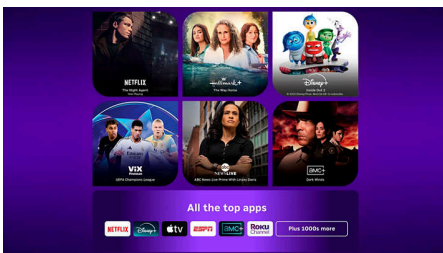

Your Entertainment Destination

- Enjoy 500+ channels of unbelievably free live TV
- 4K UHD resolution with HDR10 for vibrant, ultra-sharp images
- Roku: America's #1 streaming platform
- Simple-to-use homescreen with personalized recommendations
- Roku Smart Picture automatically uses the best picture mode

America's #1 TV streaming platform

With Roku as your entertainment guide, exploring popular apps—plus free movies, shows, and live TV—is as easy as it is fun.

More gaming excitement

Enhance your gaming experience with reactive lighting that syncs with your gameplay, expanding the action and excitement beyond the screen.