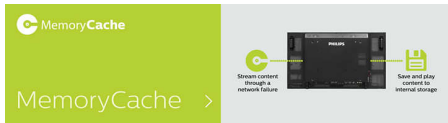

- Connect and control your content via the cloud
- Catch the Wave for revolutionary results

Highlights

Internal Memory

Save and play content with internal memory. Upload your media into the display and playback content immediately. Working in conjunction with the internal browser, it also serves as a memory cache when streaming online content. If the network ever fails, the internal memory keeps content running by playing a cached version of the content, ensuring that your media stays up even if the network goes down.