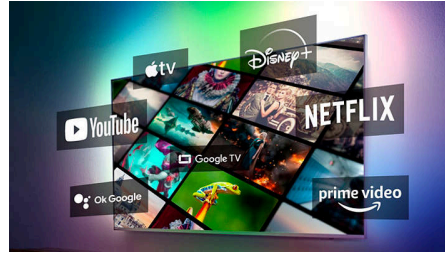

4K LED TV. Super-sharp for all you love.

- Dolby audio for a true life audio experience

4K LED TV and incredible viewing experience

- Ultra-sharp picture. Vibrant viewing.
- Compatible with HDR formats

Smart. Fun. Easy to control.

- Google Assistant. Control the TV with your voice.
- Google Play store. More to love
- Entertainment you love, with a little help from Google.

7600 series

4K UHD Google TV

55PUT7330/56

Highlights

Dolby Audio

Dolby Audio technology works intelligently to optimize audio for the TV equipment, you can experience better audio quality from all the content you enjoy, whether it's a broadcast, a stream or download. Enhances better sound for movies, music, and broadcast programs.

Google TV™

What do you want to watch? Google TV brings together movies, shows and more from across your apps and subscriptions and organises them just for you. You'll get suggestions based on what you like, and you can even use the Google TV app on your phone to curate your watchlist on the go.