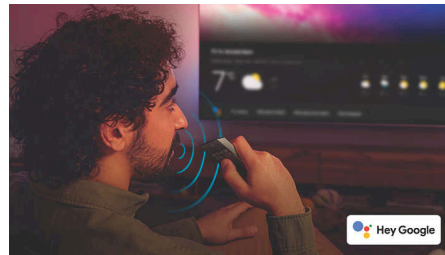

Google Assistant

Control your Philips Google TV with your voice. Want to play a game, watch Netflix, or find content and apps in the Google Play store? Just tell your TV. You can even command all Google

Assistant-compatible smart home devices, like dimming the lights and setting the thermostat on movie night. Without leaving the sofa.

TV content

Google Play

Go beyond traditional TV programming with Google Play Store. Experience endless movies, TV, music, apps and games online. More to love.

Compatible with HDR formats

Want to experience a perfect picture for every scene? Your Philips 4K UHD TV is compatible with all major HDR formats, which means you get brilliant, sharp images. You'll see every detail, even in dark and bright areas.