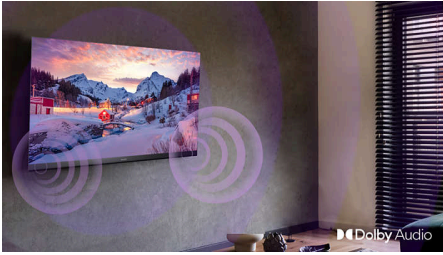

4K LED TV. Super-sharp for all you love.

- Dolby audio for a true life audio experience

4K LED TV and incredible viewing experience

- Ultra-sharp picture. Vibrant viewing.
- Compatible with HDR formats

Smart. Fun. Easy to control.

Dolby Audio technology works intelligently to optimize audio for the TV equipment, you can experience better audio quality from all the content you enjoy, whether it's a broadcast, a stream or download. Enhances better sound for movies, music, and broadcast programs.