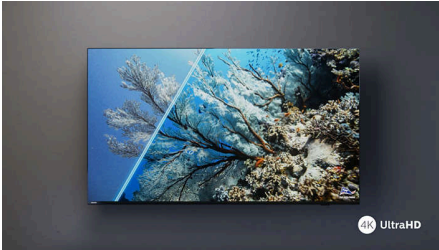

7600 series

4K UHD LED TV

86PUT7630/98

Highlights

4K UHD LED TV

No matter what you watch, this 4K LED TV gives you a bright, ultra-sharp picture with vivid colors. Plus, the TV is compatible with all major HDR formats so you'll see more detail, even in dark and bright areas when you're streaming HDR content.