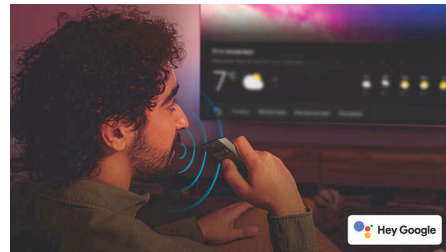

Google Assistant

Control your Philips Google TV with your voice. Want to play a game, watch Netflix, or find content and apps in the Google Play store? Just tell your Google TV. You can even command all Google Assistant-compatible smart home

devices, like dimming the lights and setting the thermostat on movie night. Without leaving the sofa.

TV content

Google Play

Go beyond traditional TV programming with Google Play Store. Experience endless movies, TV, music, apps and games online. More to love.

Compatible with HDR formats

Want to experience a perfect picture for every scene? Your Philips 4K UHD TV is compatible with all major HDR formats, which means you get brilliant, sharp images. You'll see every detail, even in dark and bright areas.