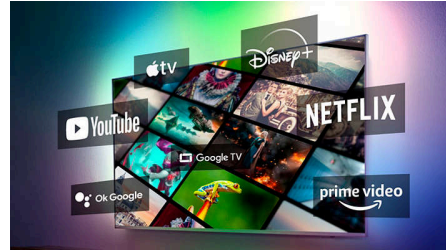

4K LED TV and incredible viewing experience

- Ultra-sharp picture. Vibrant viewing.
- Cinematic viewing experiences with Dolby
- Compatible with HDR formats

Smart. Fun. Easy to control.

- Google Assistant. Control the TV with your voice.
- Google Play store. More to love
- Entertainment you love, with a little help from Google.

7600 series

4K UHD LED TV

86PUT7630/98

Highlights

4K UHD LED TV

No matter what you watch, this 4K LED TV gives you a bright, ultra-sharp picture with vivid colors. Plus, the TV is compatible with all major HDR formats so you'll see more detail, even in dark and bright areas when you're streaming HDR content.

Dolby Vision and Dolby Atmos

Dolby Vision and Dolby Atmos drop you straight into the director's seat. Each scene, clearly defined at cinema standard, it's a delight for your eyes and ears. Whether for movies, sports, or games, surround yourself with more lifelike cinematic experiences with each incredible moment.

Google TV™

What do you want to watch? Google TV brings together movies, shows and more from across your apps and subscriptions and organises them just for you. You'll get suggestions based on what you like, and you can even use the Google TV app on your phone to curate your watchlist on the go.