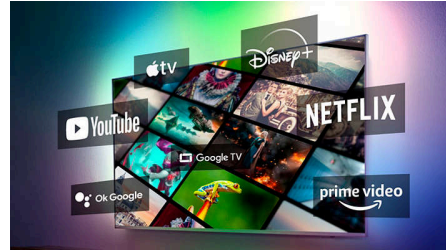

4K LED TV and incredible viewing experience

- Ultra-sharp picture. Vibrant viewing.
- Cinematic viewing experiences with Dolby
- Compatible with HDR formats

Smart. Fun. Easy to control.

- Google Assistant. Control the TV with your voice.
- Google Play store. More to love
- Entertainment you love, with a little help from Google.

7600 series

4K UHD LED TV

55PUT7630/98

Highlights

4K UHD LED TV

No matter what you watch, this 4K LED TV gives you a bright, ultra-sharp picture with vivid colors. Plus, the TV is compatible with all major HDR formats so you'll see more detail, even in dark and bright areas when you're streaming HDR content.

Dolby Vision and Dolby Atmos

Dolby Vision and Dolby Atmos drop you straight into the director's seat. Each scene, clearly defined at cinema standard, it's a delight for your eyes and ears. Whether for movies, sports, or games, surround yourself with more lifelike cinematic experiences with each incredible moment.

Google TV™

What do you want to watch? Google TV brings together movies, shows and more from across your apps and subscriptions and organises them just for you. You'll get suggestions based on what you like, and you can even use the Google TV app on your phone to curate your watchlist on the go.