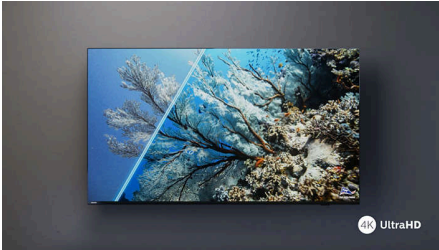

7600 series

4K UHD LED TV

55PUT7630/98

Highlights

4K UHD LED TV

No matter what you watch, this 4K LED TV gives you a bright, ultra-sharp picture with vivid colors. Plus, the TV is compatible with all major HDR formats so you'll see more detail, even in dark and bright areas when you're streaming HDR content.