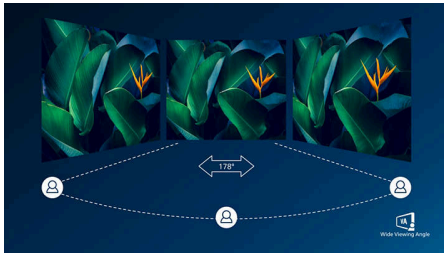

Single cable USB-C connection

- Built in USB-C docking station

Business Monitor

4K UHD monitor with USB-C docking

32B1U3900/69

Highlights

Built in USB-C docking station

This Philips display features a built-in USB type-C docking station with power delivery. Its slim, reversible USB-C connector allows for easy, one-cable docking. Simplify by connecting all your peripherals like keyboard, mouse and your RJ-45 Ethernet cable to the monitor's docking station. Simply connect your notebook and this monitor with a single USB-C cable to watch high-resolution video and transfer super-speed data, while powering up and re-charging your notebook at the same time.

VA display

Philips VA LED display uses an advanced multi-domain vertical alignment technology which gives you super-high static contrast ratios for extra vivid and bright images. While standard office applications are handled with ease, it is especially suitable for photos, web-browsing, movies, gaming, and demanding graphical applications. It's optimized pixel management technology gives you 178/178 degree extra wide viewing angle, resulting in crisp images.