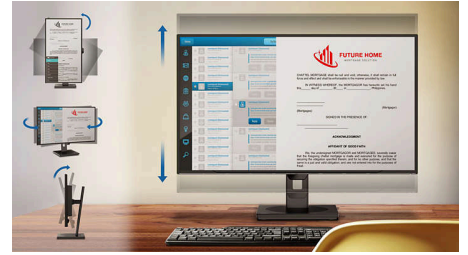

EasyRead mode

EasyRead mode for a paper-like reading experience

Built-in stereo speakers

A pair of high quality stereo speakers built into a display device. It can be visible front firing, or invisible down firing, top firing, rear firing, etc depending on model and design.

SmartErgoBase

The SmartErgoBase is a monitor base that delivers ergonomic display comfort and provides cable management. The base can swivel, tilt and rotate to various angles to ensure maximum comfort. The height adjustable stand guarantees the optimal viewing level, reducing the physical strains of a long workday, while cable management reduces cable clutter and keeps the workspace neat and professional.