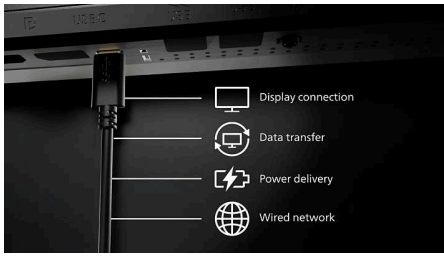

Single cable USB-C connection

- Built in USB-C docking station

Business Monitor

4K UHD monitor with USB-C docking

32B1U3900/69

Highlights

Built in USB-C docking station

This Philips display features a built-in USB type-C docking station with power delivery. Its slim, reversible USB-C connector allows for easy, one-cable docking. Simplify by connecting all your peripherals like keyboard, mouse and your RJ-45 Ethernet cable to the monitor's docking station. Simply connect your notebook and this monitor with a single USB-C cable to watch high-resolution video and transfer super-speed data, while powering up and re-charging your notebook at the same time.

VA display

Philips VA LED display uses an advanced multi-domain vertical alignment technology which gives you super-high static contrast ratios for extra vivid and bright images. While standard office applications are handled with ease, it is especially suitable for photos, web-browsing, movies, gaming, and demanding graphical applications. It's optimized pixel management technology gives you 178/178 degree extra wide viewing angle, resulting in crisp images.