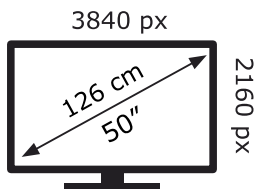

PHILIPS

50PUS8000/05

48 kWh/1000h

2019/2013

PHILIPS

50PUS8000/05

48 kWh/1000h

2019/2013