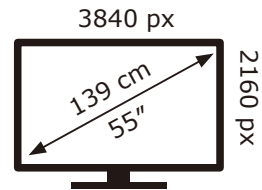

55PUS7800/12

63 kWh/1000h

ABCDEF**G**
HDR
93 kWh/1000h

2019/2013