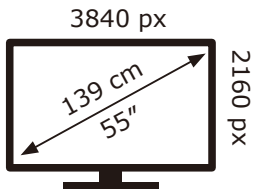

63 kWh/1000h

ABCDEF**G**
HDR
93 kWh/1000h