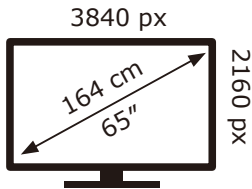

PHILIPS

65PUS9060/12

82 kWh/1000h

2019/2013

PHILIPS

65PUS9060/12

82 kWh/1000h

2019/2013