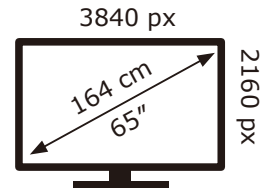

PHILIPS

65PUS9060/12

82 kWh/1000h

2019/2013

PHILIPS

65PUS9060/12

82 kWh/1000h

2019/2013