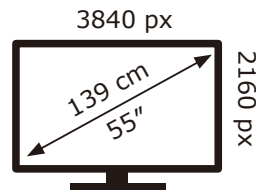

PHILIPS

55OLED810/12

84 kWh/1000h

2019/2013

PHILIPS

55OLED810/12

84 kWh/1000h

2019/2013