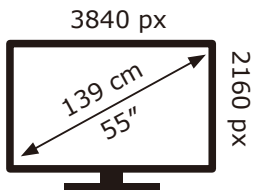

PHILIPS

55OLED810/12

84 kWh/1000h

2019/2013

PHILIPS

55OLED810/12

84 kWh/1000h

2019/2013