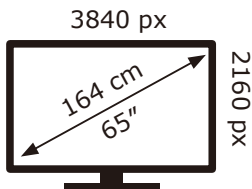

PHILIPS

65PUS9010/12

82 kWh/1000h

PHILIPS

65PUS9010/12

82 kWh/1000h

2019/2013

2019/2013