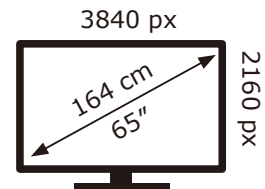

PHILIPS

65PUS9010/12

82 kWh/1000h

PHILIPS

65PUS9010/12

82 kWh/1000h

2019/2013

2019/2013