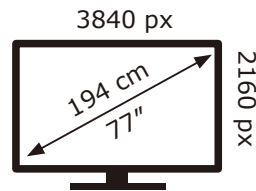

PHILIPS

77OLED760/12

124 kWh/1000h

2019/2013

PHILIPS

77OLED760/12

124 kWh/1000h

2019/2013