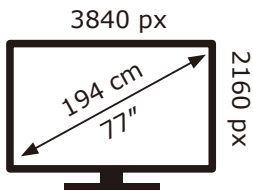

PHILIPS

77OLED760/12

124 kWh/1000h

2019/2013

PHILIPS

77OLED760/12

124 kWh/1000h

2019/2013