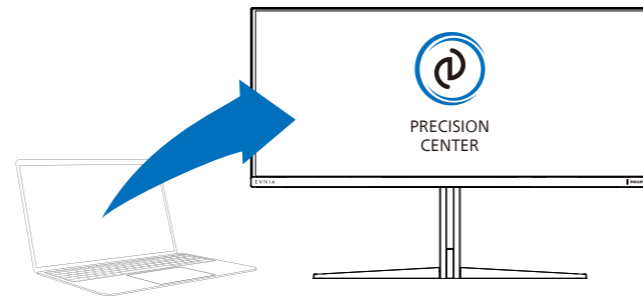

Adjust your settings with the EVNIA Precision Center Software