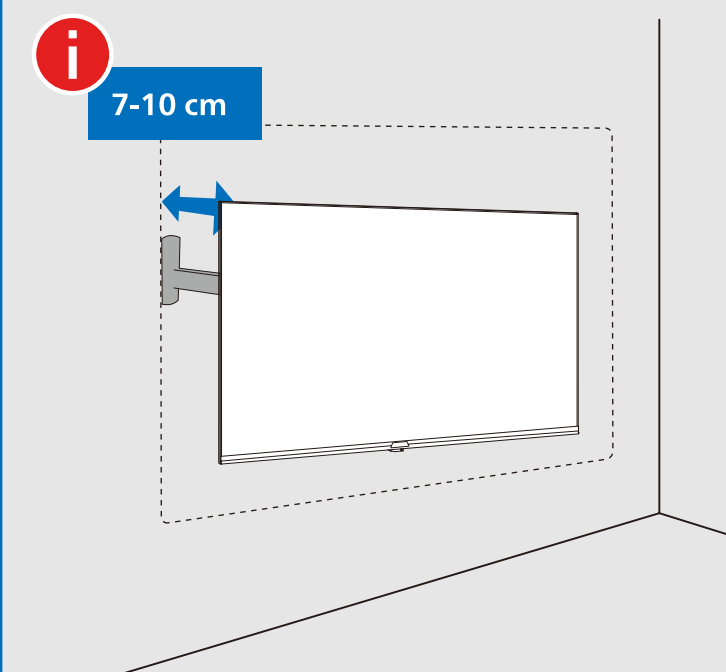

FSC Logo  
H:12mm

Recommended Wall Distance

All registered and unregistered trademarks are property of their respective owners. Specifications are subject to change without notice. Philips and the Philips Shield Emblem are registered trademarks of Koninklijke Philips N.V. and are used under license. This product has been manufactured by and is sold under the responsibility of TP Vision Europe B.V., and TP Vision Europe B.V. is the warrantor in relation to this product. 2025 © TP Vision Europe B.V. All rights reserved. www.philips.com/welcome