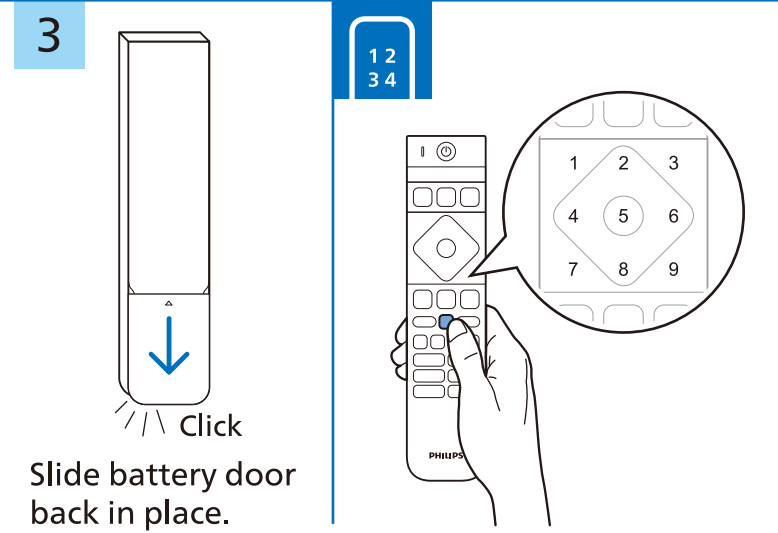

FSC Logo  
H:12mm

Recommended Wall Distance

All registered and unregistered trademarks are property of their respective owners. Specifications are subject to change without notice. Philips and the Philips Shield Emblem are registered trademarks of Koninklijke Philips N.V. and are used under license. This product has been manufactured by and is sold under the responsibility of TP Vision Europe B.V., and TP Vision Europe B.V. is the warrantor in relation to this product. 2025 © TP Vision Europe B.V. All rights reserved. www.philips.com/welcome