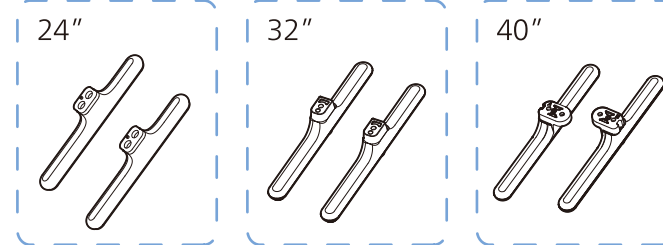

## Television Quick Start Guide 6000 series

Tool needed  
for assembly

B

Diagonal (inch/cm)	X (mm)	Y (mm)	Screw Size	Screw Length (mm)
24" / 60	200	200	M4	6-10
32" / 80	100	100	M4	8-10
40" / 100	200	200	M4	8-10