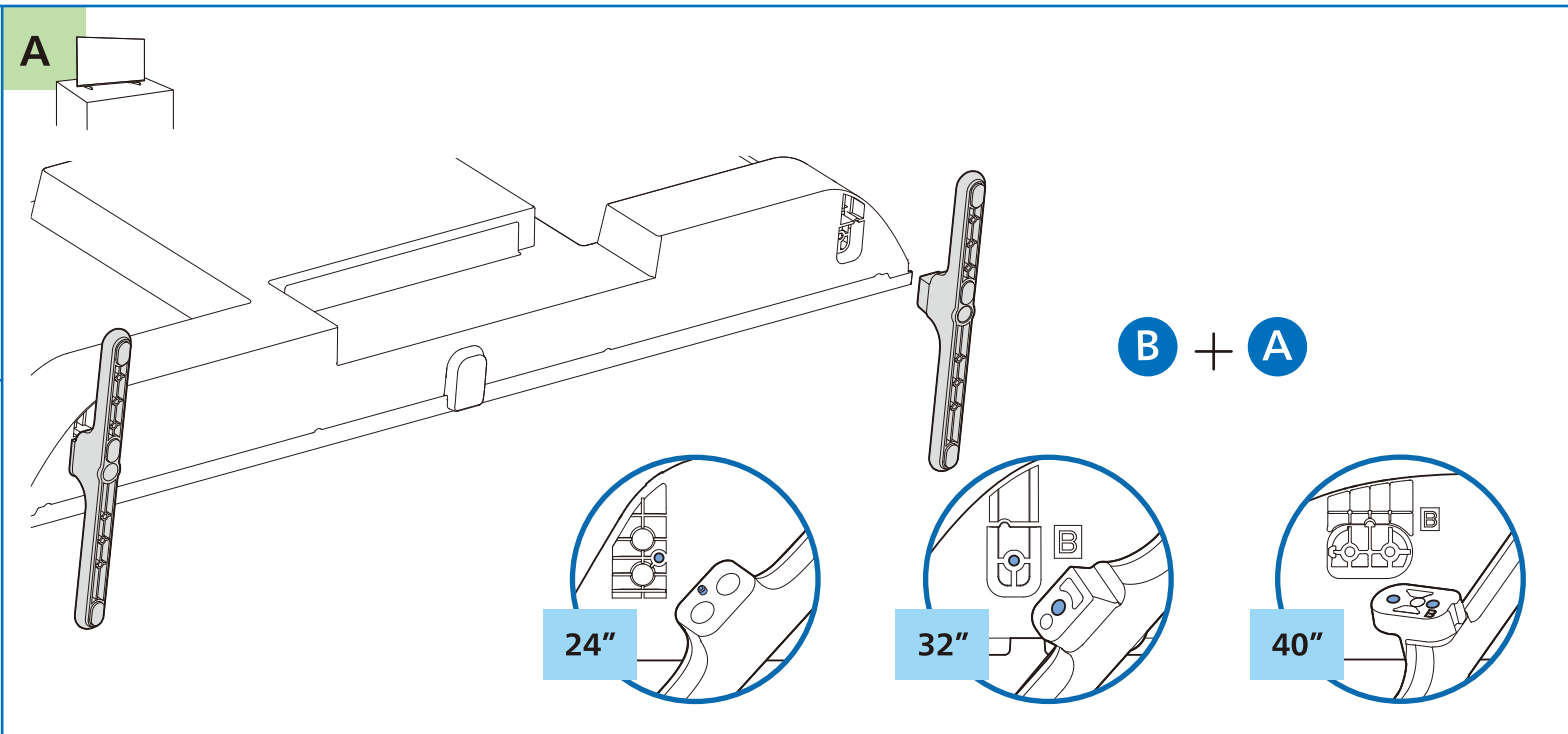

## Television Quick Start Guide 6000 series

Tool needed  
for assembly

B

Diagonal (inch/cm)	X (mm)	Y (mm)	Screw Size	Screw Length (mm)
24" / 60	200	200	M4	6-10
32" / 80	100	100	M4	8-10
40" / 100	200	200	M4	8-10