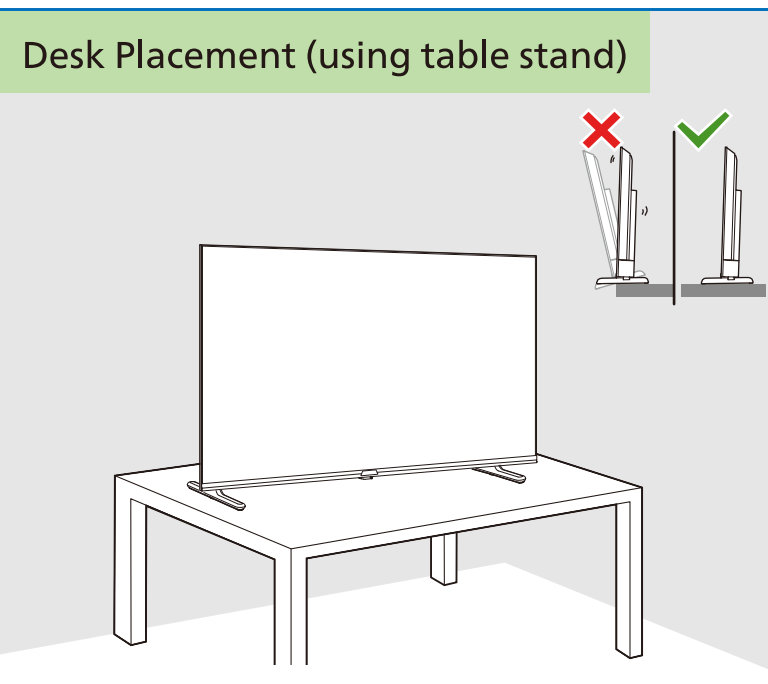

## Television Quick Start Guide 6000 series

Tool needed  
for assembly

B

Diagonal (inch/cm)	X (mm)	Y (mm)	Screw Size	Screw Length (mm)
24" / 60	200	200	M4	6-10
32" / 80	100	100	M4	8-10
40" / 100	200	200	M4	8-10