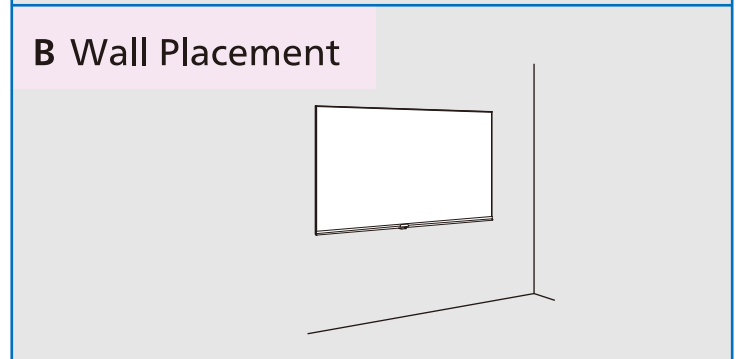

## Television Quick Start Guide 6000 series

Tool needed  
for assembly

B

Diagonal (inch/cm)	X (mm)	Y (mm)	Screw Size	Screw Length (mm)
24" / 60	200	200	M4	6-10
32" / 80	100	100	M4	8-10
40" / 100	200	200	M4	8-10