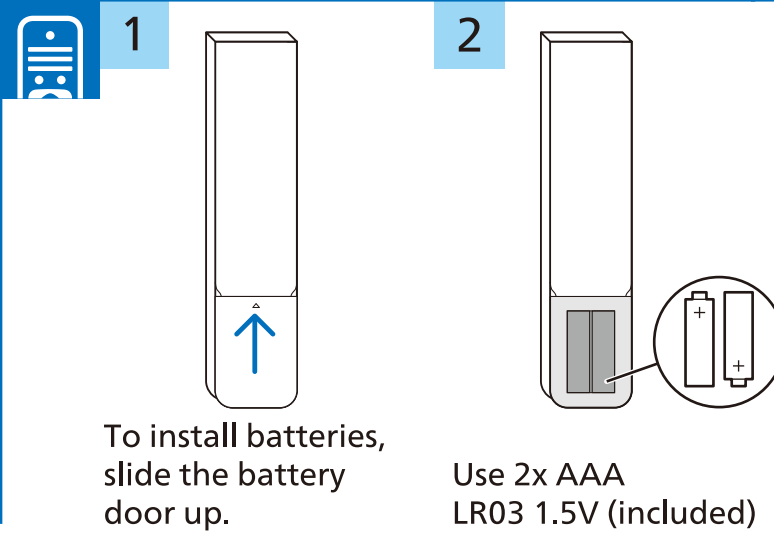

FSC Logo  
H:12mm

Recommended Wall Distance

All registered and unregistered trademarks are property of their respective owners. Specifications are subject to change without notice. Philips and the Philips Shield Emblem are registered trademarks of Koninklijke Philips N.V. and are used under license. This product has been manufactured by and is sold under the responsibility of TP Vision Europe B.V., and TP Vision Europe B.V. is the warrantor in relation to this product. 2025 © TP Vision Europe B.V. All rights reserved. www.philips.com/welcome