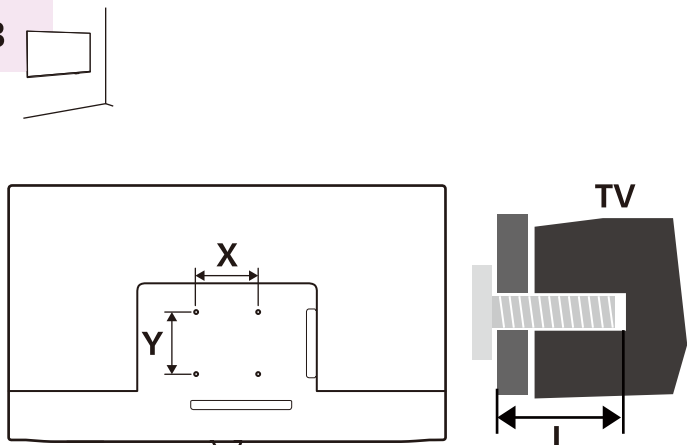

## Television Quick Start Guide 6000 series

Tool needed  
for assembly

B

Diagonal (inch/cm)	X (mm)	Y (mm)	Screw Size	Screw Length (mm)
24" / 60	200	200	M4	6-10
32" / 80	100	100	M4	8-10
40" / 100	200	200	M4	8-10