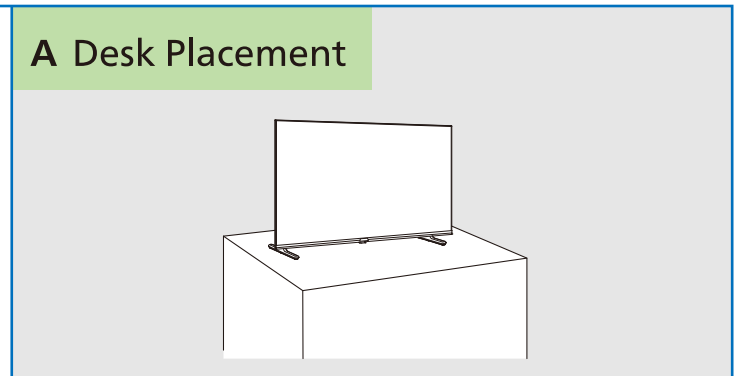

## Television Quick Start Guide 6000 series

Tool needed  
for assembly

B

Diagonal (inch/cm)	X (mm)	Y (mm)	Screw Size	Screw Length (mm)
24" / 60	200	200	M4	6-10
32" / 80	100	100	M4	8-10
40" / 100	200	200	M4	8-10