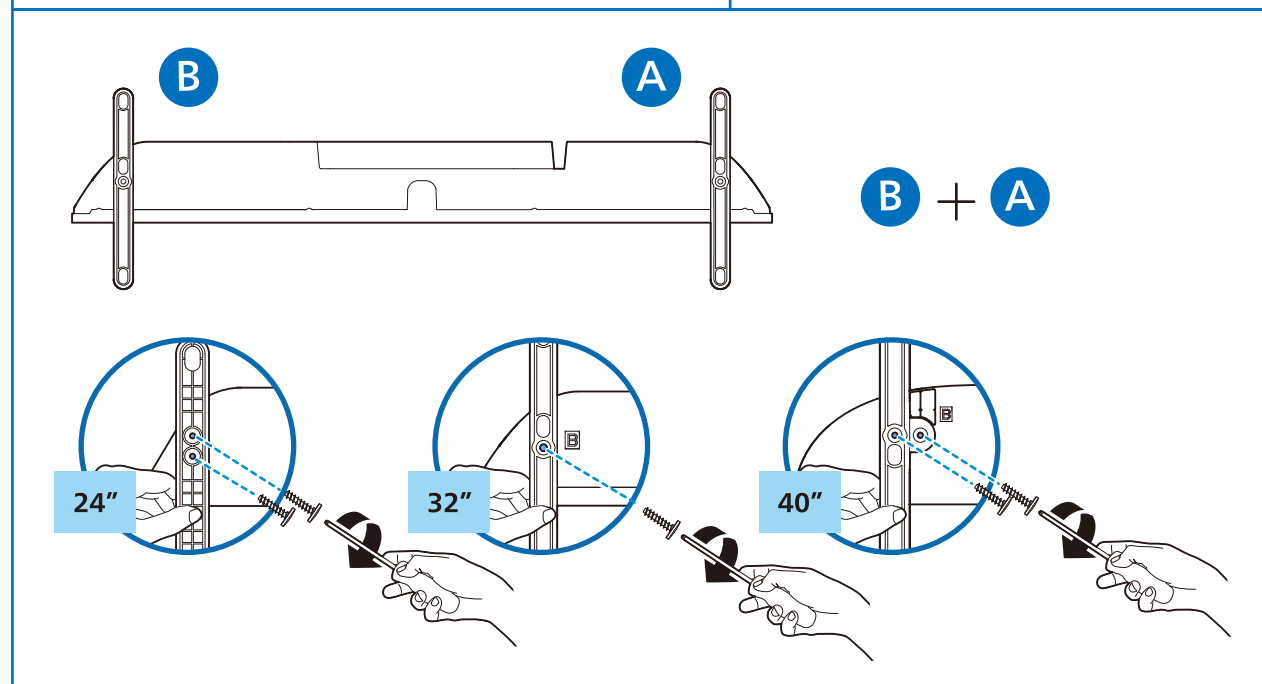

## Television Quick Start Guide 6000 series

Tool needed  
for assembly

B

Diagonal (inch/cm)	X (mm)	Y (mm)	Screw Size	Screw Length (mm)
24" / 60	200	200	M4	6-10
32" / 80	100	100	M4	8-10
40" / 100	200	200	M4	8-10