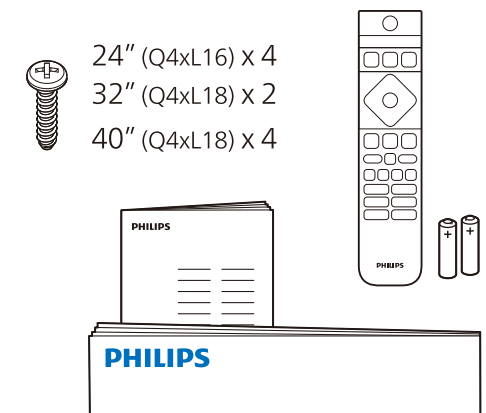

## Television Quick Start Guide 6000 series

Tool needed  
for assembly

B

Diagonal (inch/cm)	X (mm)	Y (mm)	Screw Size	Screw Length (mm)
24" / 60	200	200	M4	6-10
32" / 80	100	100	M4	8-10
40" / 100	200	200	M4	8-10