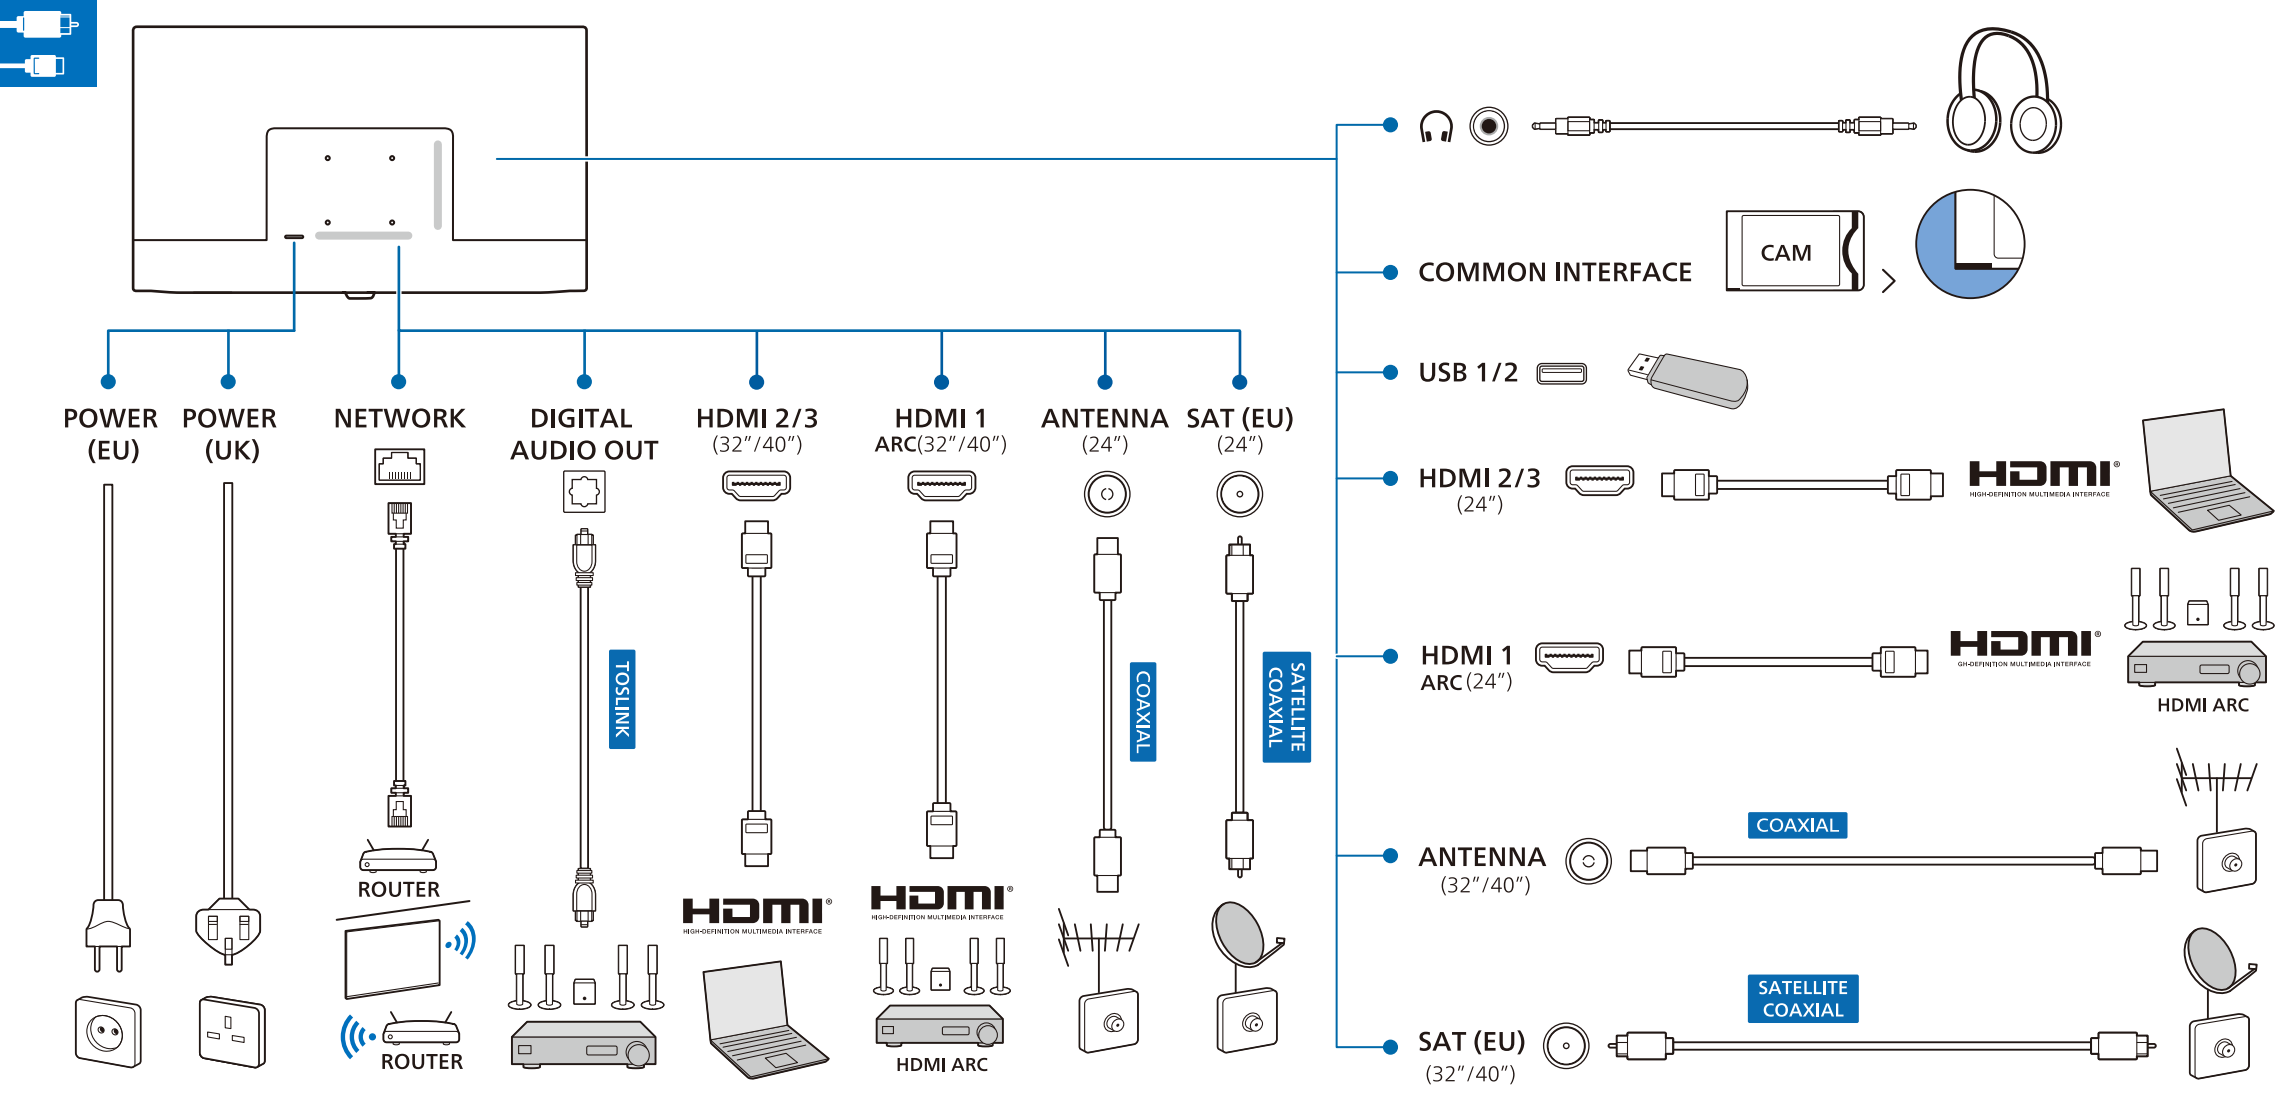

Recommended Wall Distance

All registered and unregistered trademarks are property of their respective owners. Specifications are subject to change without notice. Philips and the Philips Shield Emblem are registered trademarks of Koninklijke Philips N.V. and are used under license. This product has been manufactured by and is sold under the responsibility of TP Vision Europe B.V., and TP Vision Europe B.V. is the warrantor in relation to this product. 2025 © TP Vision Europe B.V. All rights reserved. www.philips.com/welcome