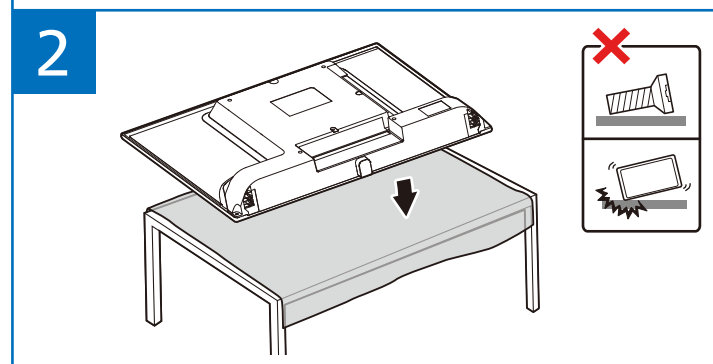

## Television Quick Start Guide 6000 series

Tool needed  
for assembly

B

Diagonal (inch/cm)	X (mm)	Y (mm)	Screw Size	Screw Length (mm)
24" / 60	200	200	M4	6-10
32" / 80	100	100	M4	8-10
40" / 100	200	200	M4	8-10