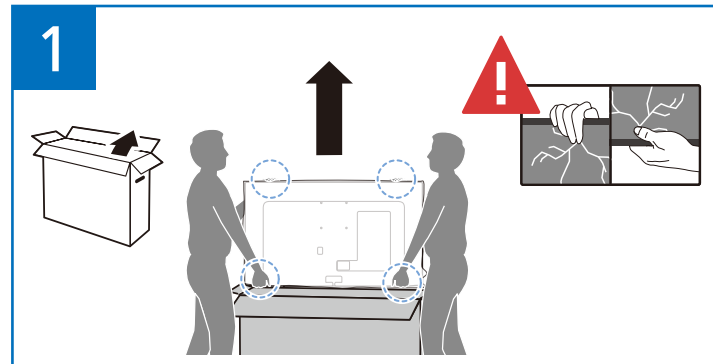

## Television Quick Start Guide 6000 series

Tool needed  
for assembly

B

Diagonal (inch/cm)	X (mm)	Y (mm)	Screw Size	Screw Length (mm)
24" / 60	200	200	M4	6-10
32" / 80	100	100	M4	8-10
40" / 100	200	200	M4	8-10