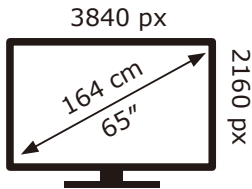

PHILIPS

65PUS9000/12

82 kWh/1000h

2019/2013

PHILIPS

65PUS9000/12

82 kWh/1000h

2019/2013