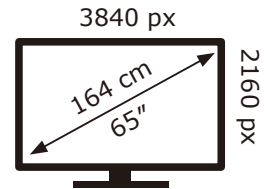

PHILIPS

65PUS9000/12

82 kWh/1000h

2019/2013

PHILIPS

65PUS9000/12

82 kWh/1000h

2019/2013