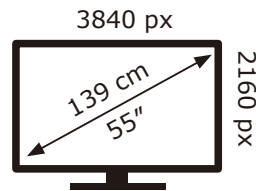

PHILIPS

55PUS8510/12

68 kWh/1000h

2019/2013

PHILIPS

55PUS8510/12

68 kWh/1000h

2019/2013