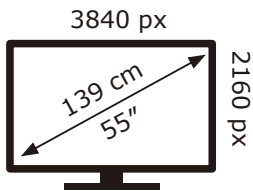

PHILIPS

55PUS8510/12

68 kWh/1000h

2019/2013

PHILIPS

55PUS8510/12

68 kWh/1000h

2019/2013