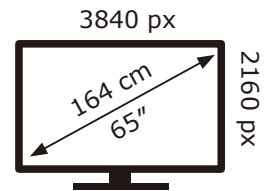

73 kWh/1000h

ABCDEF**G**
HDR
120 kWh/1000h