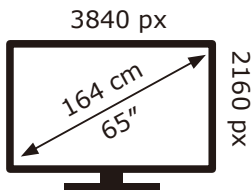

PHILIPS

65PUS7800/12

**73** kWh/1000h

ABCDEF**G**  
**HDR**  
**120** kWh/1000h

2019/2013

PHILIPS

65PUS7800/12

**73** kWh/1000h