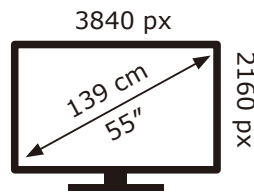

PHILIPS

55PUS8500/12

68 kWh/1000h

ABCDEF**G**

109 kWh/1000h

2019/2013