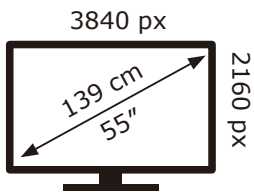

ENERG

PHILIPS

55PUS8500/12

68 kWh/1000h

ABCDEF**G**

109 kWh/1000h

2019/2013

ENERG