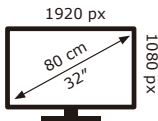

ENERG

PHILIPS

32PFS6900/12

27 kWh/1000h

ABCDEF**G**

39 kWh/1000h

2019/2013

ENERG