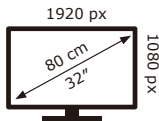

PHILIPS

32PFS6900/12

27 kWh/1000h

ABCDEF**G**

39 kWh/1000h

2019/2013