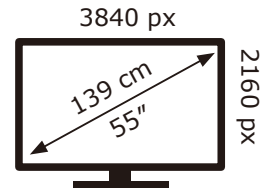

77 kWh/1000h

ABCDEF**G**
HDR
143 kWh/1000h