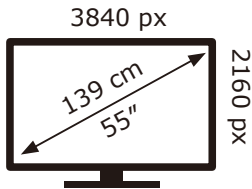

PHILIPS

55PUS8600/12

77 kWh/1000h

ABCDEF**G**
HDR
143 kWh/1000h

2019/2013

PHILIPS

55PUS8600/12

77 kWh/1000h