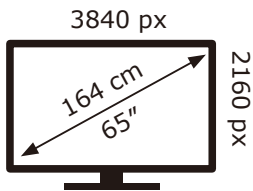

PHILIPS

65PUS8510/12

84 kWh/1000h

2019/2013

PHILIPS

65PUS8510/12

84 kWh/1000h

2019/2013