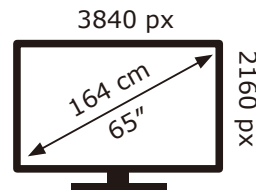

PHILIPS

65PUS8510/12

84 kWh/1000h

2019/2013

PHILIPS

65PUS8510/12

84 kWh/1000h

2019/2013