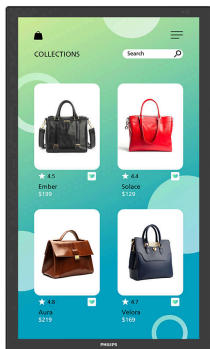

# PHILIPS

Philips Interactive  
3000 Series

Signage Solutions

32BDL3751T

### Wifi and Bluetooth built in

- Better connecting customers with content.