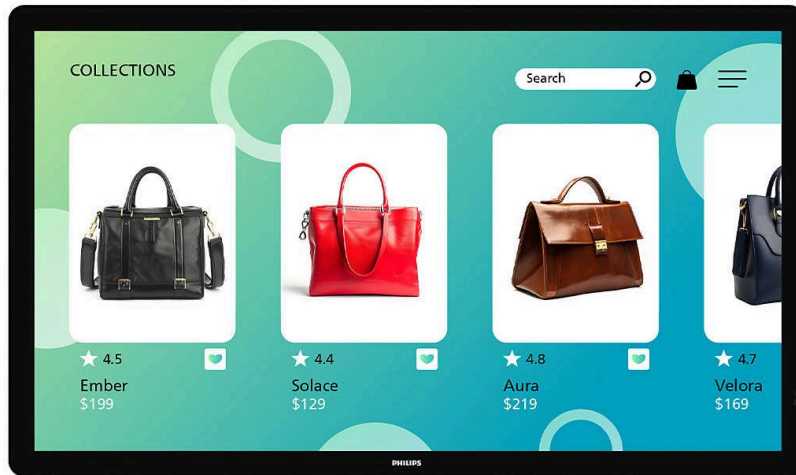

# PHILIPS

Philips Interactive  
3000 Series

Signage Solutions

32BDL3751T

### Wifi and Bluetooth built in

- Better connecting customers with content.