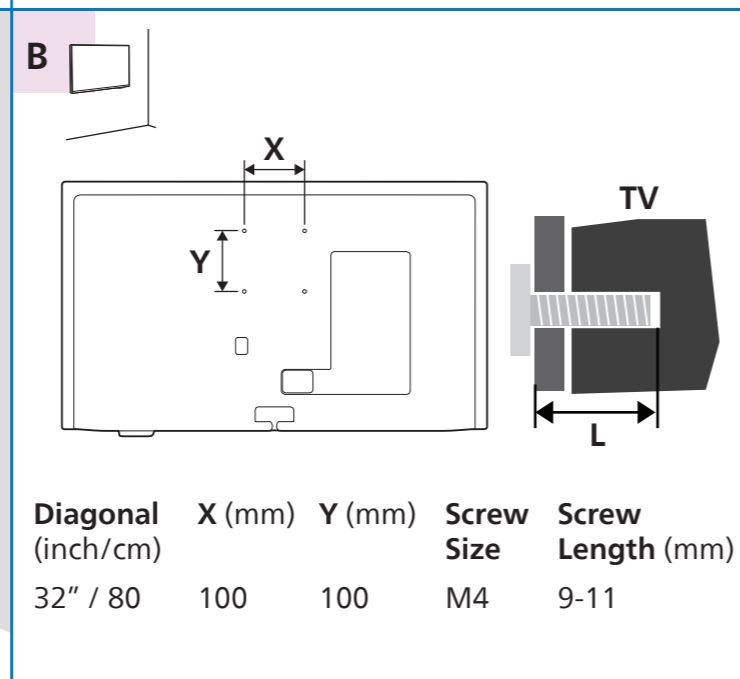

PHILIPS

AMBILIGHT tv

Quick Start Guide

6900 series

Tool needed for assembly

32" (Q4xL16) x 4

(EU)

(UK)

Wall **TV**

A 10 to 20 cm **B 7 to 10 cm**

cm

0 1 2 3 4 5 6 7 8 9 10 11 12 13 14 15 16 17 18 19 20 21 22 23 24 25 26 27

!

PHILIPS

All registered and unregistered trademarks are property of their respective owners. Specifications are subject to change without notice. Philips and the Philips Shield Emblem are registered trademarks of Koninklijke Philips N.V. and are used under license. This product has been manufactured by and is sold under the responsibility of TP Vision Europe B.V., and TP Vision Europe B.V. is the warrantor in relation to this product. 2025 © TP Vision Europe B.V. All rights reserved. www.philips.com/welcome