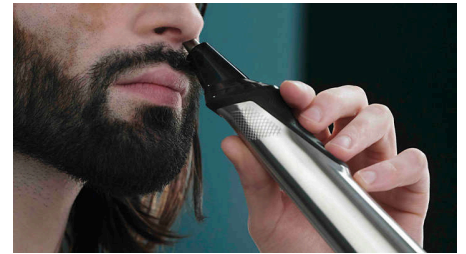

DualCut technology

This all-in-one hair trimmer features advanced DualCut Technology for maximum precision. It comes with double blades, and is designed to stay as sharp as day 1.

6 hour runtime

Tackle hair on any part of your body with a single charge. This Philips trimmer has a powerful battery that can be used for up to 6 hours per charge.

Fully washable trimmer

Philips Multigroom and all of its attachments are fully washable, so simply rinse them under the faucet for easy cleaning.

Premium stainless steel frame

It's comfortable and easy to grip your styling trimmer, thanks to the stainless steel frame and rubber grip that improves control.

Steel trimmer

Create clean, straight lines and evenly trim through the thickest hair thanks to the multipurpose trimmer's precise steel blades. These non-corrosive blades won't rust, and they self-sharpen to last longer.

Nose and ear trimmer

Avoid nicks and cuts, as the all-in-one trimmer quickly removes unwanted nose and ear hair.

Bodyshaver with skin protector

Shave comfortably below the neck, with our unique skin protector system that guards even your most sensitive body areas and lets you shave to a closeness of 0.5mm