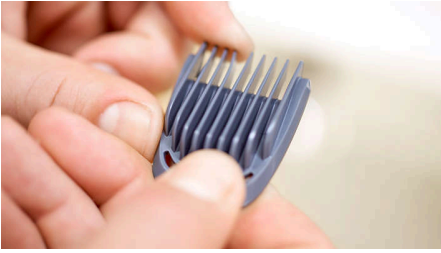

Steel trimmer

Create clean, straight lines and evenly trim through the thickest hair thanks to the multipurpose trimmer's precise steel blades. These non-corrosive blades won't rust, and they self-sharpen to last longer.

Nose and ear trimmer

Avoid nicks and cuts, as the all-in-one trimmer quickly removes unwanted nose and ear hair.

Bodyshaver with skin protector

Shave comfortably below the neck, with our unique skin protector system that guards even your most sensitive body areas and lets you shave to a closeness of 0.5mm

Multigroom 9000

Face, Head and Body

MG9740/40

Highlights

12 reinforced trimming guards

Quickly touch up hair everywhere with 12 reinforced trimming guards to evenly and precisely trim your beard, stubble, head and body.

Titanium-coated blades

Designed to stay as sharp and effective as on day 1, the self-sharpening, titanium-coated steel blades deliver a protective trim, time after time.

PowerAdapt Sensor

Get a consistent trim no matter how thick or long your beard is. The steel beard trimmer checks hair density 125 times per second and auto-adjusts to maintain constant power.