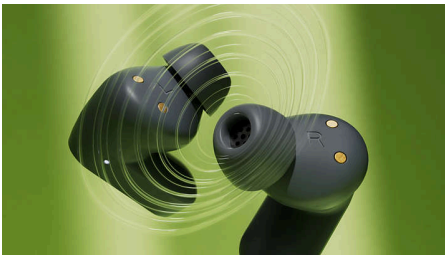

Great sound. Dynamic Bass

These true wireless earbuds sound great, and you won't need to turn up the volume to get the best out of their 10 mm drivers. Activate Dynamic Bass via the left earbud, or the Philips Headphones app, and you can enjoy the full power of your favorite basslines even if listening quietly.