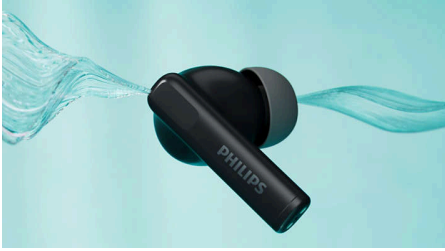

Great sound and clear call

- Always hear your music. Noise Canceling
- Great sound even at low volume with Dynamic Bass
- Clear calls. They'll hear what you're saying

Comfortable and convenient

- Secure, comfortable in-ear fit
- IPX4 splash and sweat resistant
- Multipoint connection and touch controls

Ready for you

- Always ready. Pocket-sized charging case and mono mode
- No worries. Up to 20 hours play time with the case
- Quick charge for 15 minutes and get an extra hour

Highlights

Noise Canceling

Noise canceling quiets external noise, including wind, so you can focus on your tunes or calls. Leave it on auto or use the Philips Headphones app to adjust. Want to hear more of what's going on around you? Tap an earbud to activate Awareness Mode.

Great sound. Dynamic Bass

These true wireless earbuds sound great, and you won't need to turn up the volume to get the best out of their 10 mm drivers. Activate

Dynamic Bass via the left earbud and you can enjoy the full power of your favorite basslines even if listening quietly.

Secure, comfortable in-ear fit

You get real comfort thanks to soft, interchangeable silicone ear-tip covers. The ear tips insert securely into your ear canal, creating a perfect seal that helps diminish external noise. Plus, the stalks make these earbuds easy to insert and remove.