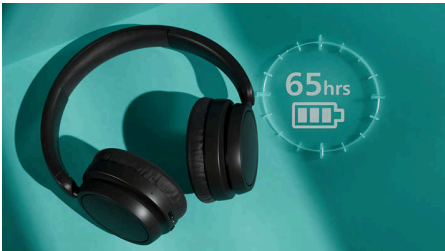

Up to 65 hours play time

With up to 65 hours of play time, these wireless headphones will see you through plenty of playlists. They recharge fully in just 2 hours via

USB-C, and a quick 5-minute charge will give you enough power to keep the music playing for another 3 hours.