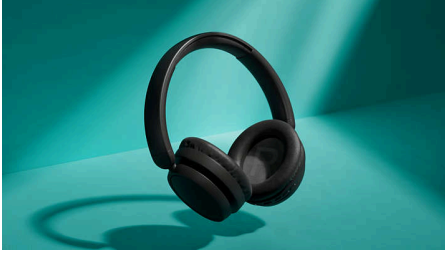

5000 series

Over-ear wireless headphones

TAH5209WT/97

Highlights

Lightweight and comfy

These over-ear headphones are primed for everyday comfort. The cushioned headband is so light you'll barely feel it, and the soft ear cups can be angled so they feel just right. Each ear cup is padded with memory foam: the more you wear them, the more you'll love them.