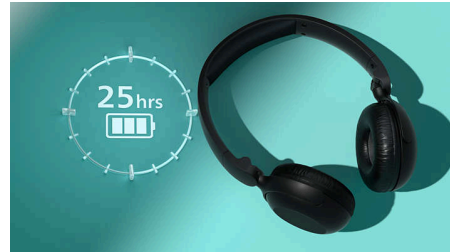

Up to 25 hours play time

With up to 25 hours of play time, these wireless headphones will see you through plenty of playlists. They recharge fully in just 2 hours via USB-C, and a quick 15-minute charge will give you enough power to keep the music playing for another hour.

Solid Bluetooth connection

Advanced Bluetooth connectivity gives you a more stable connection for seamless streaming, and you can connect to two Bluetooth devices (iOS or Android) at the same time. Enjoy that playlist or listen uninterrupted to your favorite podcast without annoying dips in the sound.

Clear calls

Your voice will come through clearly when you're on a call. A dedicated mic picks up the sound of your voice while a noise-reduction algorithm quietens some of the background noise from the world around you.

Compact-fold design

Bring them with you! With their stylish matte colorways and foldable design, there's nowhere you can't go with these on-ear wireless headphones. The ear cups fold flat and swivel inward, for easy storage in your pocket or bag.

Convenient multi-function button

A handy multi-function button on the right ear cup lets you manage calls or control playback and volume.

Philips sound signature

Music to podcasts, love what you hear! These wireless headphones feature large 32 mm drivers, tuned to the Philips sound signature. Whatever you're into, you'll enjoy a warm, natural sound with deep bass.