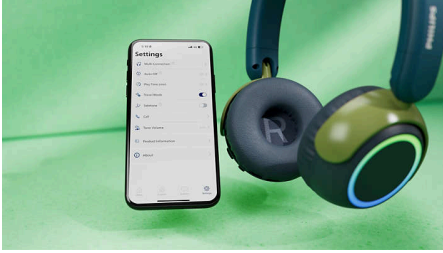

4000 series

Kids' wireless on-ear headphones

TAK4200CT/00

Highlights

Volume limited to 85 dB*

Specially designed to be extra-safe for young ears, these headphones have been limited to 75 dB for listening at home or while studying. For listening in noisier environments outside of the home, parents can use the Philips Headphones app to set an 85 dB travel-mode volume limit.*