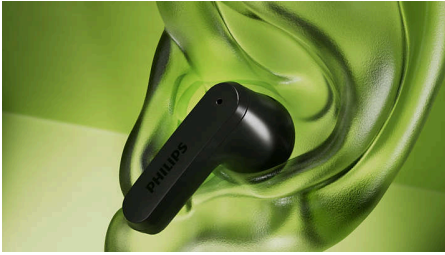

With no ear tips and a super-small charging case, these lightweight earbuds will let you rock your sounds in real comfort wherever you go. Dynamic Bass gives you deeper bass at low volumes, and the touch controls can be customized.

From favorite playlist to catch-up call

- Solid Bluetooth multipoint connection
- Connect to two Bluetooth devices at the same time
- Warm, natural sound. Philips sound signature

Up to 28 hours play time. Small charging case.

- Up to 28 hours play time. Pocket-size charging case
- Philips Headphones app. Customize earbud touch controls
- Assign play, pause, skip tracks, and volume to either earbud
- IPX4 splash and sweat resistant

Highlights

Earbuds sit in outer ear

If you don't like the feeling of ear tips in your ear canal, these true wireless earbuds are for you! Each earbud sits in your outer ear, and the slender stems keep them secure. With no ear tips going into your ear canal, there's no sensation of pressure even during longer listening sessions.