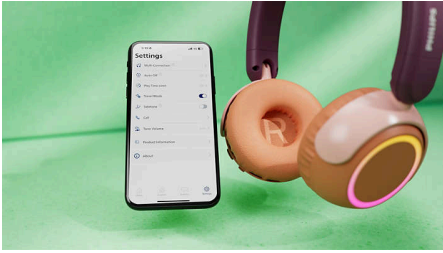

4000 series

Kids' wireless on-ear headphones

TAK4200MP/00

Highlights

Volume limited to 85 dB*

Specially designed to be extra-safe for young ears, these headphones have been limited to 75 dB for listening at home or while studying. For listening in noisier environments outside of the home, parents can use the Philips Headphones app to set an 85 dB travel-mode volume limit.*