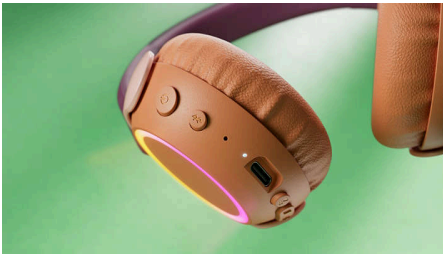

## Safe, fun, and travel-friendly

With colorful LEDs on the ear cups and a fun wireless audio-share feature, these headphones are built for kids to love. They're volume limited for young ears and a special travel mode lets kids listen safely in noisier environments too.

### **On-ear wireless headphones. Built for kids.**

- Always safe, always fun. Volume limits for home and travel\*
- Kid-friendly comfort and easy to use
- Colorful design with LED lights
- Wireless audio sharing doubles the fun

### Kid-friendly comfort

Big round control buttons on the bottom of the earcups make it easy for kids to use these headphones, while smaller ear cups with soft ear-cup cushions make them comfortable to wear. The cushioned headband adjusts easily for the perfect fit and features dots on the back that help children see which way around to put the headphones on.