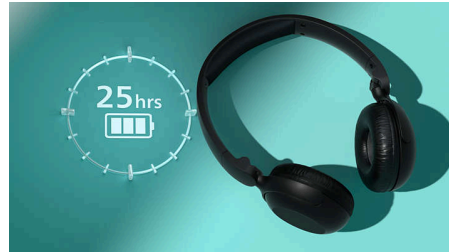

Up to 25 hours play time

With up to 25 hours of play time, these wireless headphones will see you through plenty of playlists. They recharge fully in just 2 hours via USB-C, and a quick 15-minute charge will give you enough power to keep the music playing for another hour.

Solid Bluetooth connection

Advanced Bluetooth connectivity gives you a more stable connection for seamless streaming, and you can connect to two Bluetooth devices (iOS or Android) at the same time. Enjoy that playlist or listen uninterrupted to your favorite podcast without annoying dips in the sound.

Clear calls

Your voice will come through clearly when you're on a call. A dedicated mic picks up the sound of your voice while a noise-reduction algorithm quietens some of the background noise from the world around you.

Compact-fold design

Bring them with you! With their stylish matte colorways and foldable design, there's nowhere you can't go with these on-ear wireless headphones. The ear cups fold flat and swivel inward, for easy storage in your pocket or bag.

Convenient multi-function button

A handy multi-function button on the right ear cup lets you manage calls or control playback and volume.

Philips sound signature

Music to podcasts, love what you hear! These wireless headphones feature large 32 mm drivers, tuned to the Philips sound signature. Whatever you're into, you'll enjoy a warm, natural sound with deep bass.