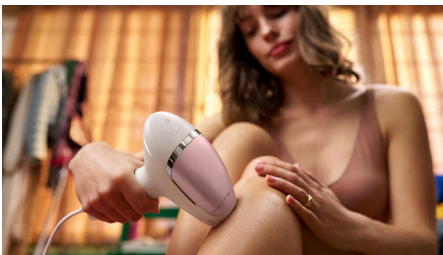

Fast results

It only takes you 4 treatments to achieve up to 93% hair reduction on lower legs****. Treat every two weeks for the first four treatments, then save time by touching-up once a month. That's it, it takes no more than 11 minutes to cover both lower legs*****.