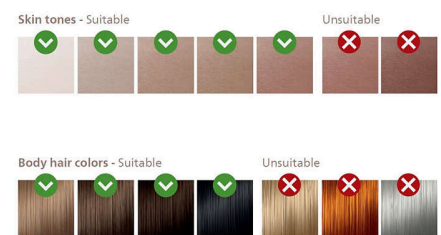

### For a range of skin tones

IPL requires contrast between the pigments in the hair color and the skin tone and therefore works on naturally dark blonde, brown and black hair and on skin tones from fair to medium brown. Check the chart to see if it's suitable for you. You can choose from multiple light intensity settings to tailor your treatment so it's comfortable for you, based on your skin test.